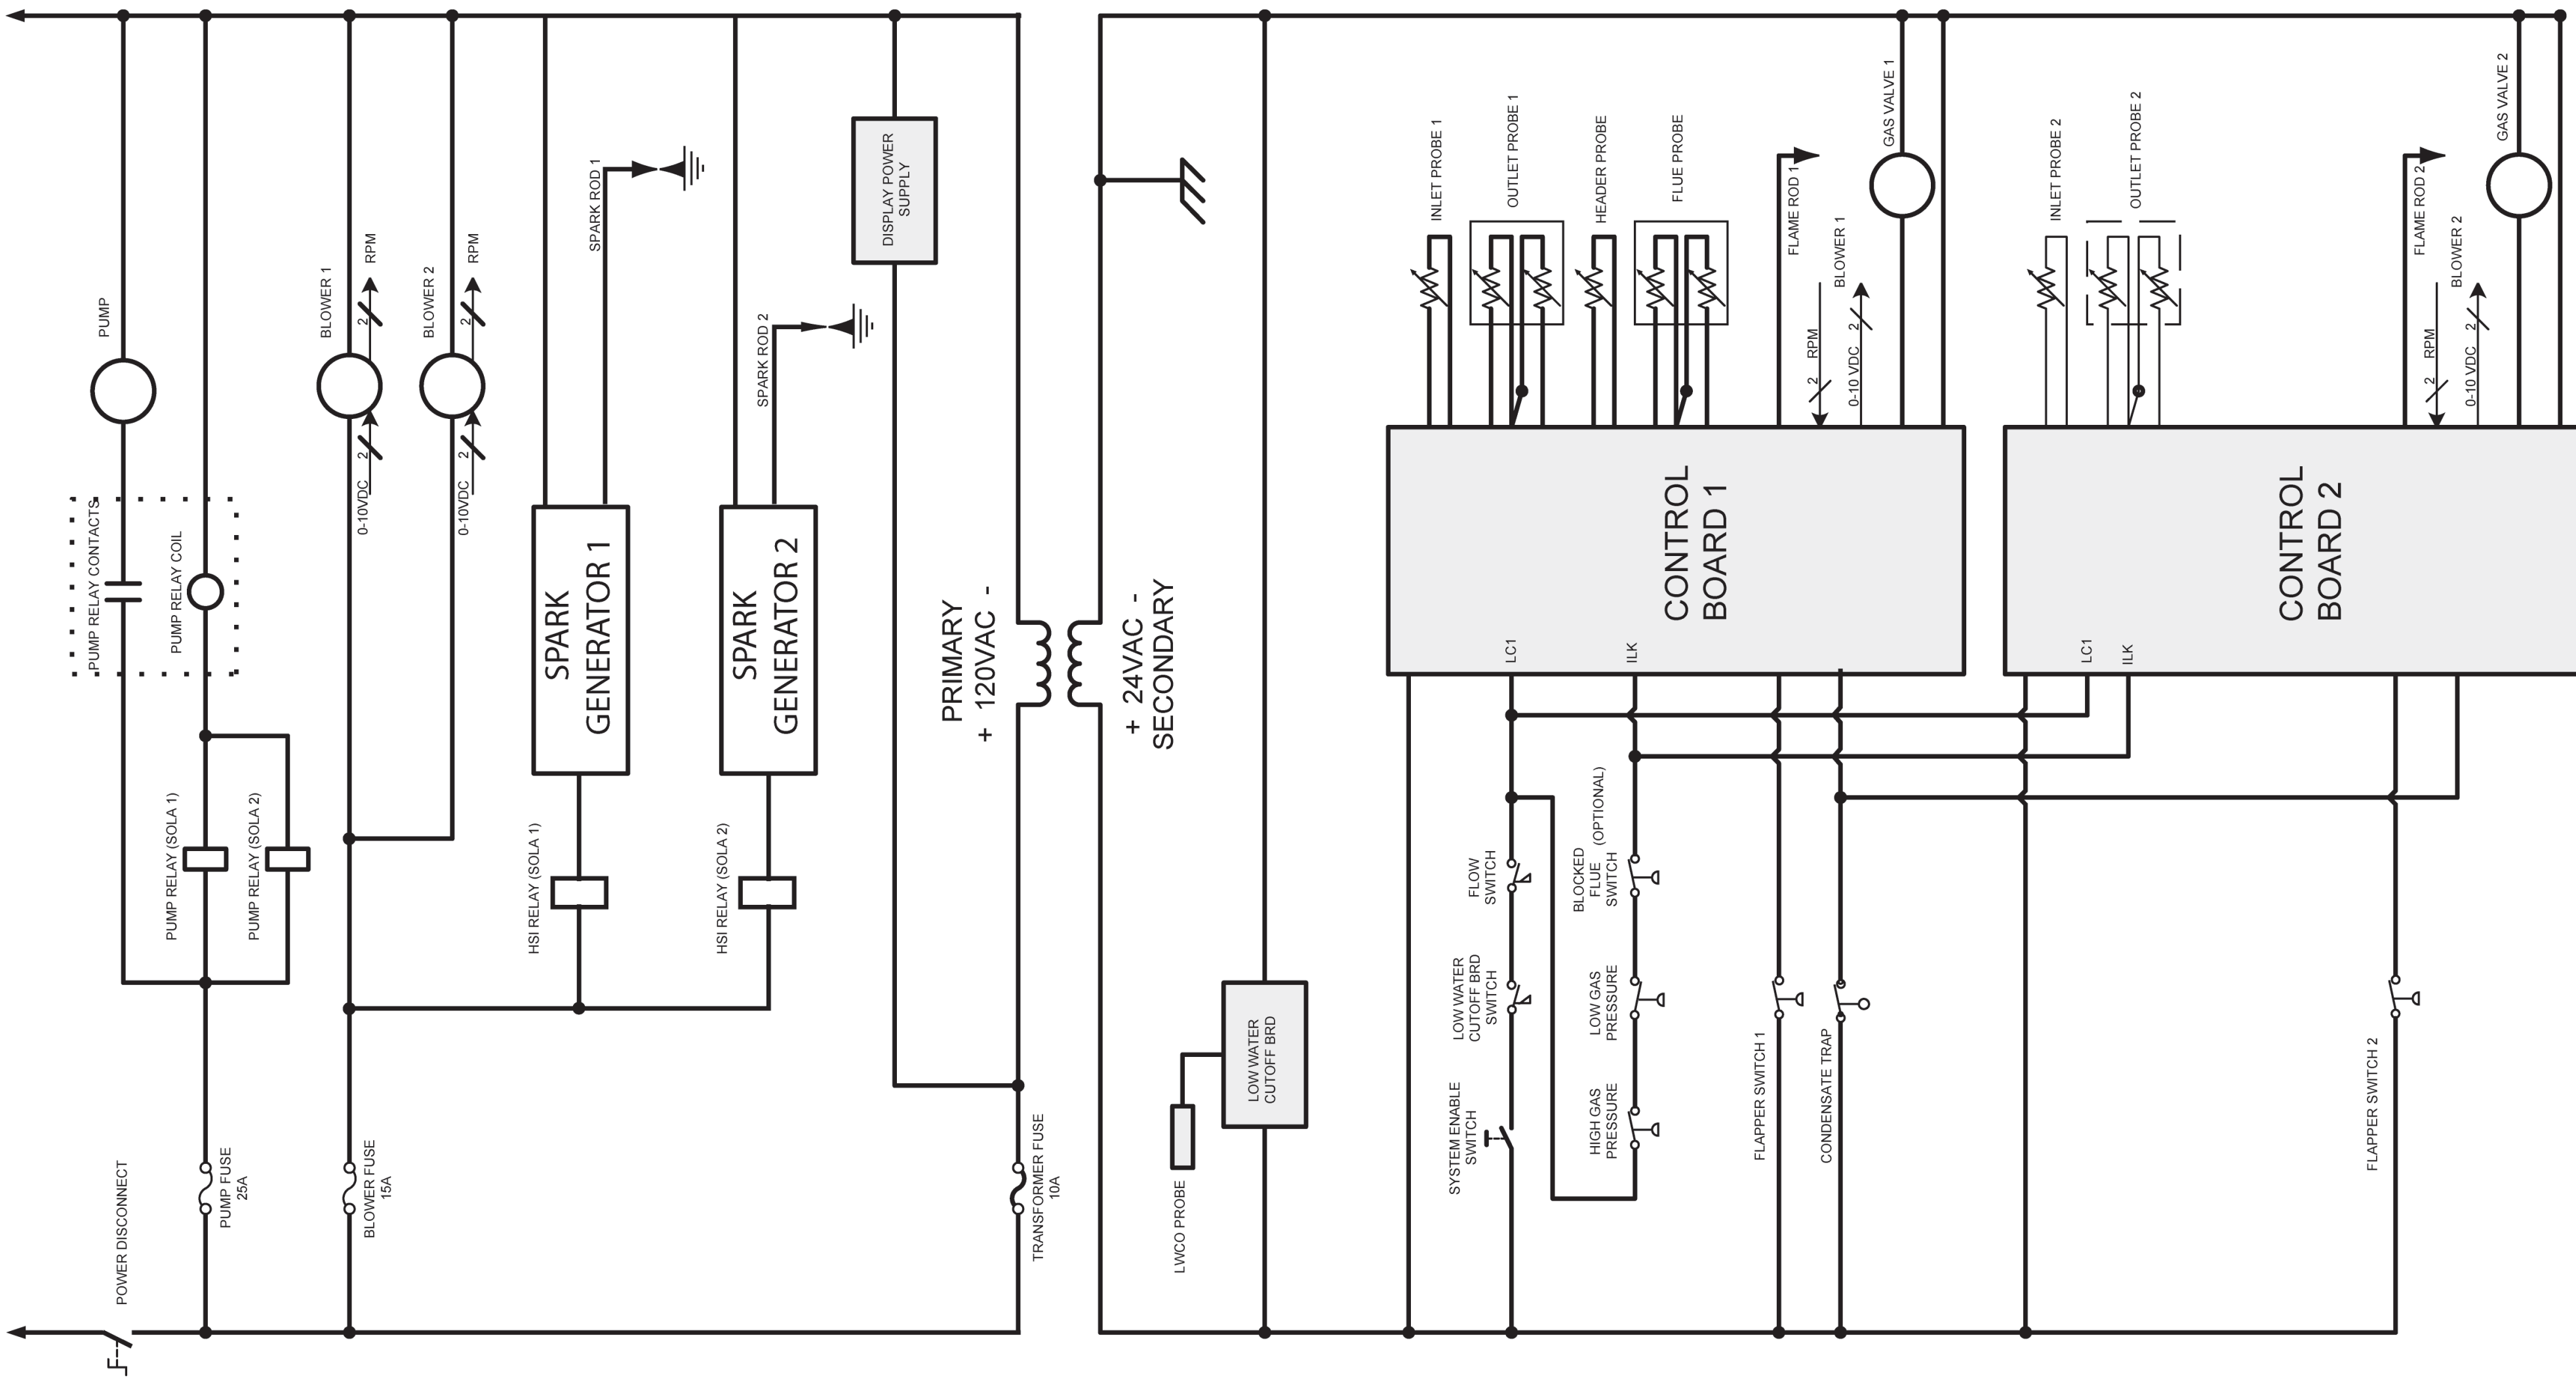

XB/XW-1000 to 1700 WIRING DIAGRAM

NEUTRAL
120VAC
RTN

HOT
120VAC

XB/XW-1000, -1300 & -1700 LADDER DIAGRAM