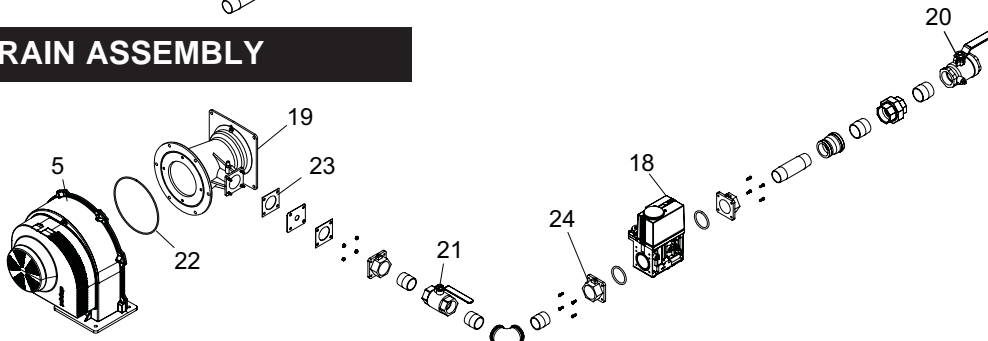

GAS TRAIN ASSEMBLY