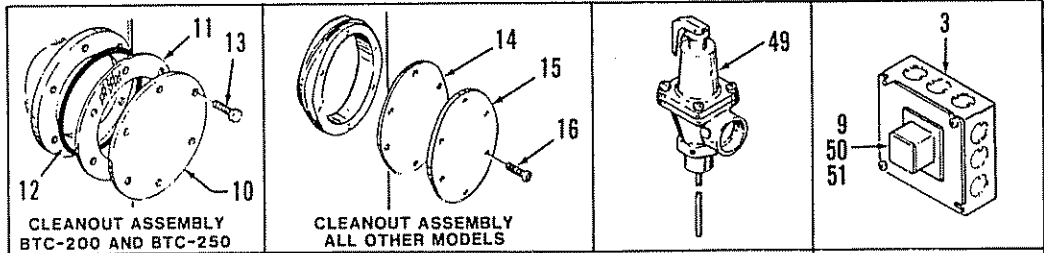

## COMMERCIAL TANK TYPE WATER HEATER PARTS LIST

BTC-120 THRU 500  
STANDARD AND ASME MODELS (A)  
SERIES 920 AND 921

MODELS BTC-120, 154, 179, 240/A,  
305/A, 365/A AND 500/A

MODEL BTC-200 SERIES

55

**A.O. SMITH**  
WATER PRODUCTS  
COMPANY

MODEL BTC-250, 275 AND 400

WIRE TERMINALS USED WITH ITEM - 57

42573	77951	78468	78469	85688	98017	99593	99599

BTC-197

BTC-197