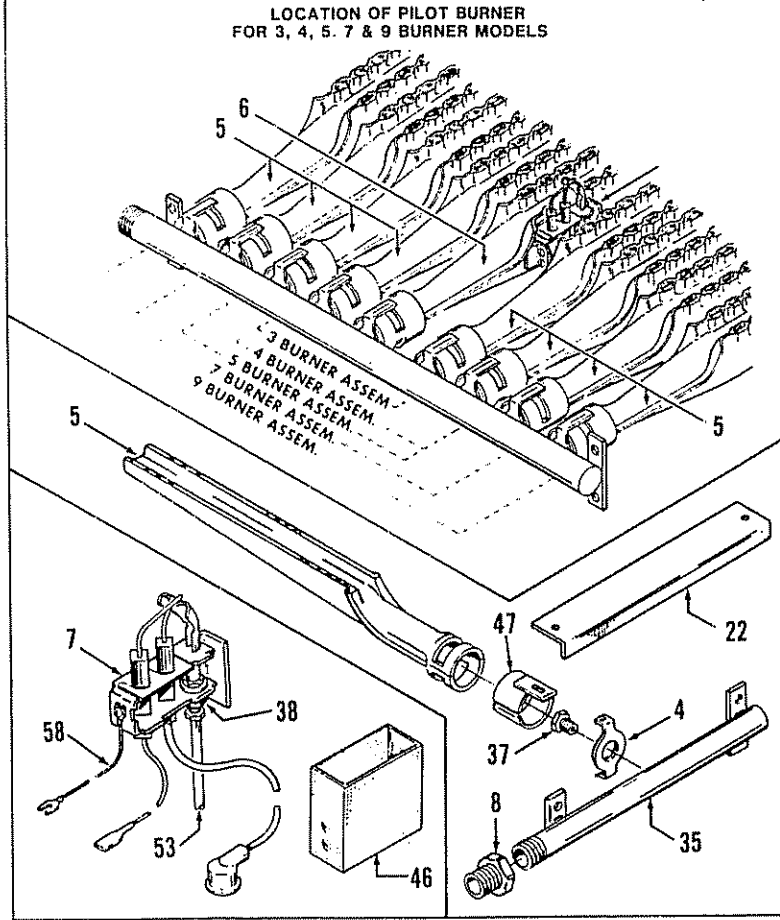

## COMMERCIAL TANK TYPE WATER HEATER PARTS LIST

BTC-120 THRU 500  
STANDARD AND ASME MODELS (A)  
SERIES 920 AND 921

MODELS BTC-120, 154, 179, 240/A,  
305/A, 365/A AND 500/A

MODEL BTC-200 SERIES

55

**A.O. SMITH**  
WATER PRODUCTS  
COMPANY

MODEL BTC-250, 275 AND 400

WIRE TERMINALS USED WITH ITEM - 57

42573	77951	78468	78469	85688	98017	99593	99599

BTC-197

BTC-197