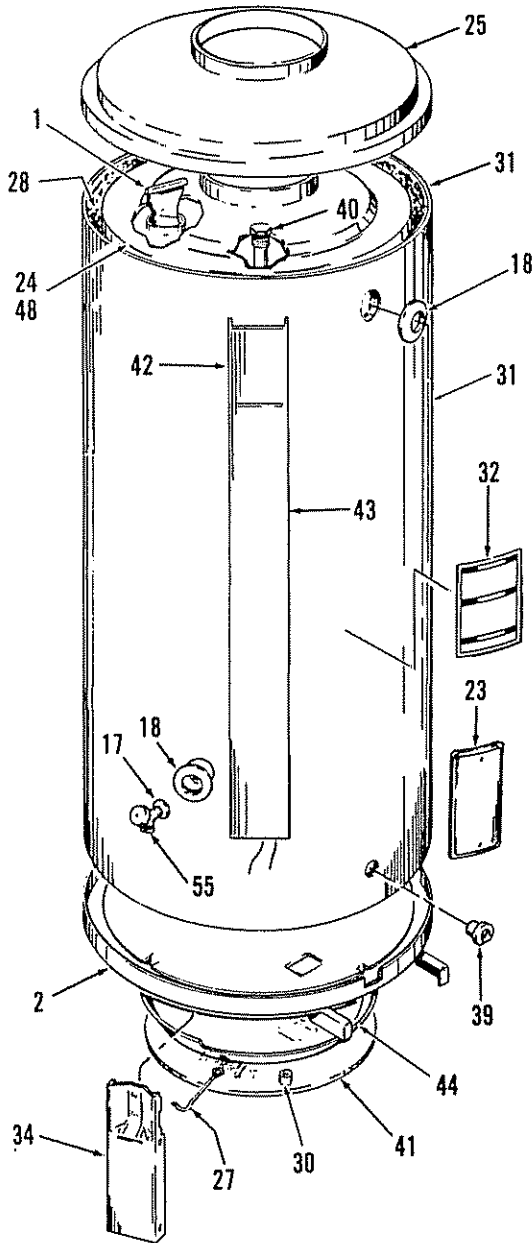

## COMMERCIAL TANK TYPE WATER HEATER PARTS LIST

BTC-120 THRU 500  
STANDARD AND ASME MODELS (A)  
SERIES 920 AND 921

MODELS BTC-120, 154, 179, 240/A,  
305/A, 365/A AND 500/A

MODEL BTC-200 SERIES

55

**A.O. SMITH**  
WATER PRODUCTS  
COMPANY

MODEL BTC-250, 275 AND 400

WIRE TERMINALS USED WITH ITEM - 57

42573	77951	78468	78469	85688	98017	99593	99599

BTC-197

BTC-197