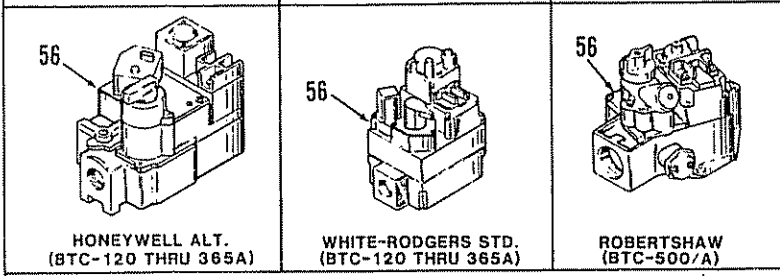

## COMMERCIAL TANK TYPE WATER HEATER PARTS LIST

BTC-120 THRU 500  
STANDARD AND ASME MODELS (A)  
SERIES 920 AND 921

MODELS BTC-120, 154, 179, 240/A,  
305/A, 365/A AND 500/A

MODEL BTC-200 SERIES

55

**A.O. SMITH**  
WATER PRODUCTS  
COMPANY

MODEL BTC-250, 275 AND 400

WIRE TERMINALS USED WITH ITEM - 57

42573	77951	78468	78469	85688	98017	99593	99599

BTC-197

BTC-197