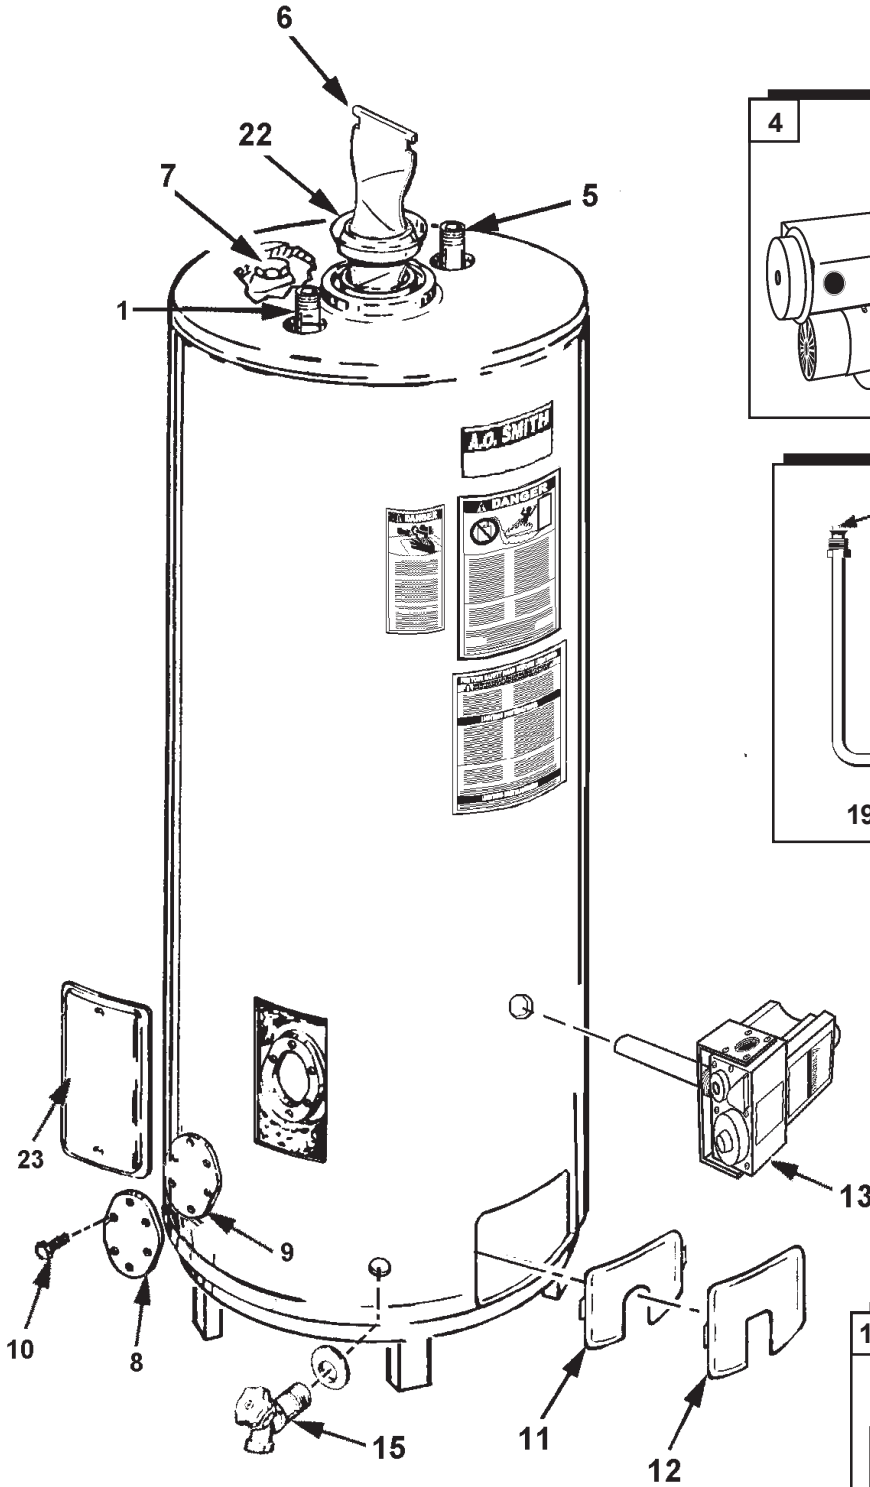

A.O. SMITH

WATER PRODUCTS COMPANY

PSD-3-444

GAS

COMMERCIAL WATER HEATERS

REPLACEMENT PARTS LIST

MODEL BTV - 100

SERIES 104 - 105

14 3/4" T&P RELIEF VALVE
AUTOMATIC, SELF-CLOSING TYPES

PART NUMBER	PRESS	A =	TEMP RELIEF
23740-1	150 LBS.	1 7/8"	210°

A.O. SMITH WATER PRODUCTS CO., INC.

5621 W. 115TH STREET • ALSIP, ILLINOIS 60803
PHONE: 1-800-433-2545 • FAX: 1-800-433-2515

www.hotwater.com/parts

Item	Qty.	Description	BTV100	BTV100
			Natural	Propane
1	1	Pipe Nipple	41319	41319
2	1	Cast Iron Burner	41157-6	41157-6
3	1	Igniter/Flame Sensor	<u>194057</u>	<u>194057</u>
4	1	Power Venter Assembly	194490	194490
5	1	Inlet Tube	194054-1	194054-1
6	1	Flue Baffle Assembly	194056	194056
7	1	Anode Rod	<u>183523-48</u>	<u>183523-48</u>
8	1	Cleanout Cover	99037	99037
9	1	Cleanout Gasket	<u>99038</u>	<u>99038</u>
10	1	Cleanout Screw	69852-1	69852-1
11	1	Inner Door	39923	39923
12	1	Outer Door	39112-701	39112-701
13	1	Thermostat, SmartValve®	<u>183082-4</u>	<u>183082-5</u>
14	1	T & P Relief Valve	<u>23740-1</u>	<u>23740-1</u>
15	1	Drain Valve	26273-7	26273-7
16	1	Junction Box Assembly	194487	194487
17	1	Ignitor Bracket	194204	194204
18	1	Burner Tube	39114-5	181784-3
19	1	Orifice	29336-14	181510-38
* 20	1	Manual	194488	194488
* 21	1	Draft Hood	39072-200	39072-200
22	1	Flue Restrictor	35405	35405
23	1	Front Cover	181260-230	181260-230