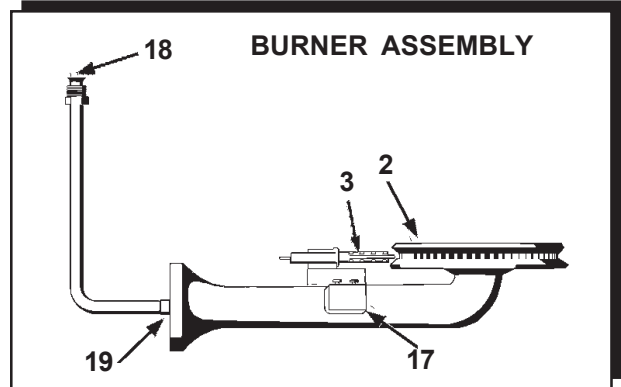

A.O. SMITH

WATER PRODUCTS COMPANY

PSD-3-444

GAS

COMMERCIAL WATER HEATERS

REPLACEMENT PARTS LIST

MODEL BTV - 100

SERIES 104 - 105

14 3/4" T&P RELIEF VALVE
AUTOMATIC, SELF-CLOSING TYPES

PART NUMBER	PRESS	A =	TEMP RELIEF
23740-1	150 LBS.	1 7/8"	210°

A.O. SMITH WATER PRODUCTS CO., INC.

5621 W. 115TH STREET • ALSIP, ILLINOIS 60803
PHONE: 1-800-433-2545 • FAX: 1-800-433-2515

www.hotwater.com/parts

Item	Qty.	Description	BTV100	BTV100
			Natural	Propane
1	1	Pipe Nipple	41319	41319
2	1	Cast Iron Burner	41157-6	41157-6
3	1	Igniter/Flame Sensor	<u>194057</u>	<u>194057</u>
4	1	Power Venter Assembly	194490	194490
5	1	Inlet Tube	194054-1	194054-1
6	1	Flue Baffle Assembly	194056	194056
7	1	Anode Rod	<u>183523-48</u>	<u>183523-48</u>
8	1	Cleanout Cover	99037	99037
9	1	Cleanout Gasket	<u>99038</u>	<u>99038</u>
10	1	Cleanout Screw	69852-1	69852-1
11	1	Inner Door	39923	39923
12	1	Outer Door	39112-701	39112-701
13	1	Thermostat, SmartValve®	<u>183082-4</u>	<u>183082-5</u>
14	1	T & P Relief Valve	<u>23740-1</u>	<u>23740-1</u>
15	1	Drain Valve	26273-7	26273-7
16	1	Junction Box Assembly	194487	194487
17	1	Ignitor Bracket	194204	194204
18	1	Burner Tube	39114-5	181784-3
19	1	Orifice	29336-14	181510-38
* 20	1	Manual	194488	194488
* 21	1	Draft Hood	39072-200	39072-200
22	1	Flue Restrictor	35405	35405
23	1	Front Cover	181260-230	181260-230