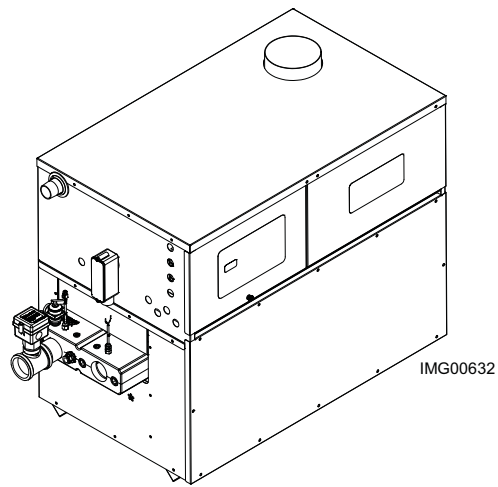

Replacement Parts List

Genesis™ Water Heaters Models 400 - 750

CONTROL PANEL ASSEMBLY

HEAT EXCHANGER ASSEMBLY

GAS TRAIN ASSEMBLY

ITEM NO.	PART NO.	DESCRIPTION	MODEL NO.
----------	----------	-------------	-----------

Burners

1	Model	9008550005	9008549005
	400	1 ea	7 ea
	500	1 ea	9 ea
	650	1 ea	12 ea
	750	1 ea	14 ea

9008549005 is Main Burner
9008550005 is Main Burner w/
compression fitting.

PLEASE HAVE MODEL AND SERIAL NUMBER WHEN ORDERING PARTS