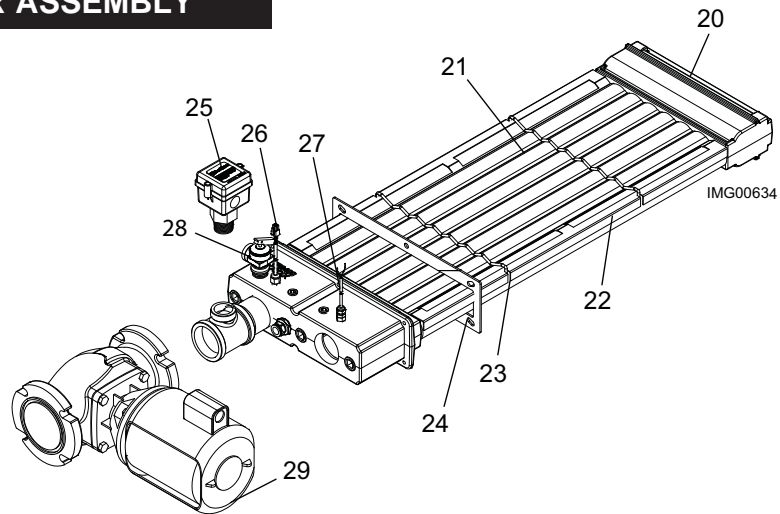

Replacement Parts List

Genesis™ Water Heaters Models 400 - 750

CONTROL PANEL ASSEMBLY

HEAT EXCHANGER ASSEMBLY

GAS TRAIN ASSEMBLY

ITEM NO.	PART NO.	DESCRIPTION	MODEL NO.
----------	----------	-------------	-----------

Burners

1	Model	9008550005	9008549005
	400	1 ea	7 ea
	500	1 ea	9 ea
	650	1 ea	12 ea
	750	1 ea	14 ea

9008549005 is Main Burner
9008550005 is Main Burner w/
compression fitting.

PLEASE HAVE MODEL AND SERIAL NUMBER WHEN ORDERING PARTS