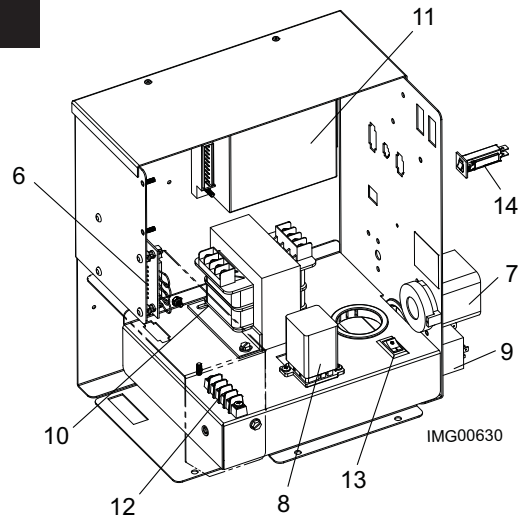

CONTROL PANEL ASSEMBLY