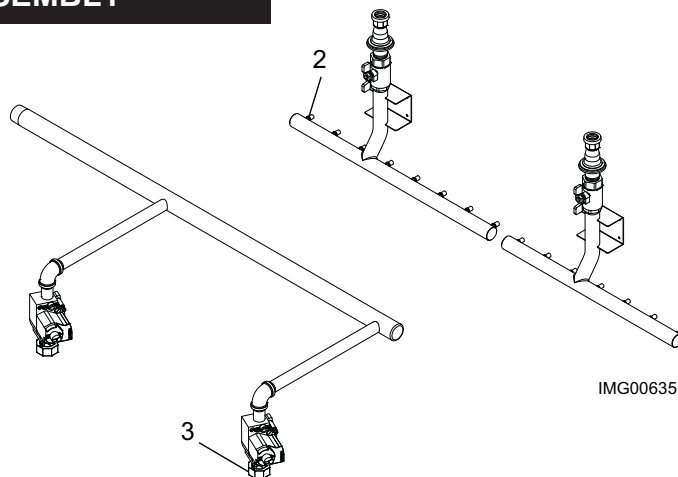

Replacement Parts List

Genesis™ Water Heaters Models 400 - 750

CONTROL PANEL ASSEMBLY

HEAT EXCHANGER ASSEMBLY

GAS TRAIN ASSEMBLY

ITEM NO.	PART NO.	DESCRIPTION	MODEL NO.
----------	----------	-------------	-----------