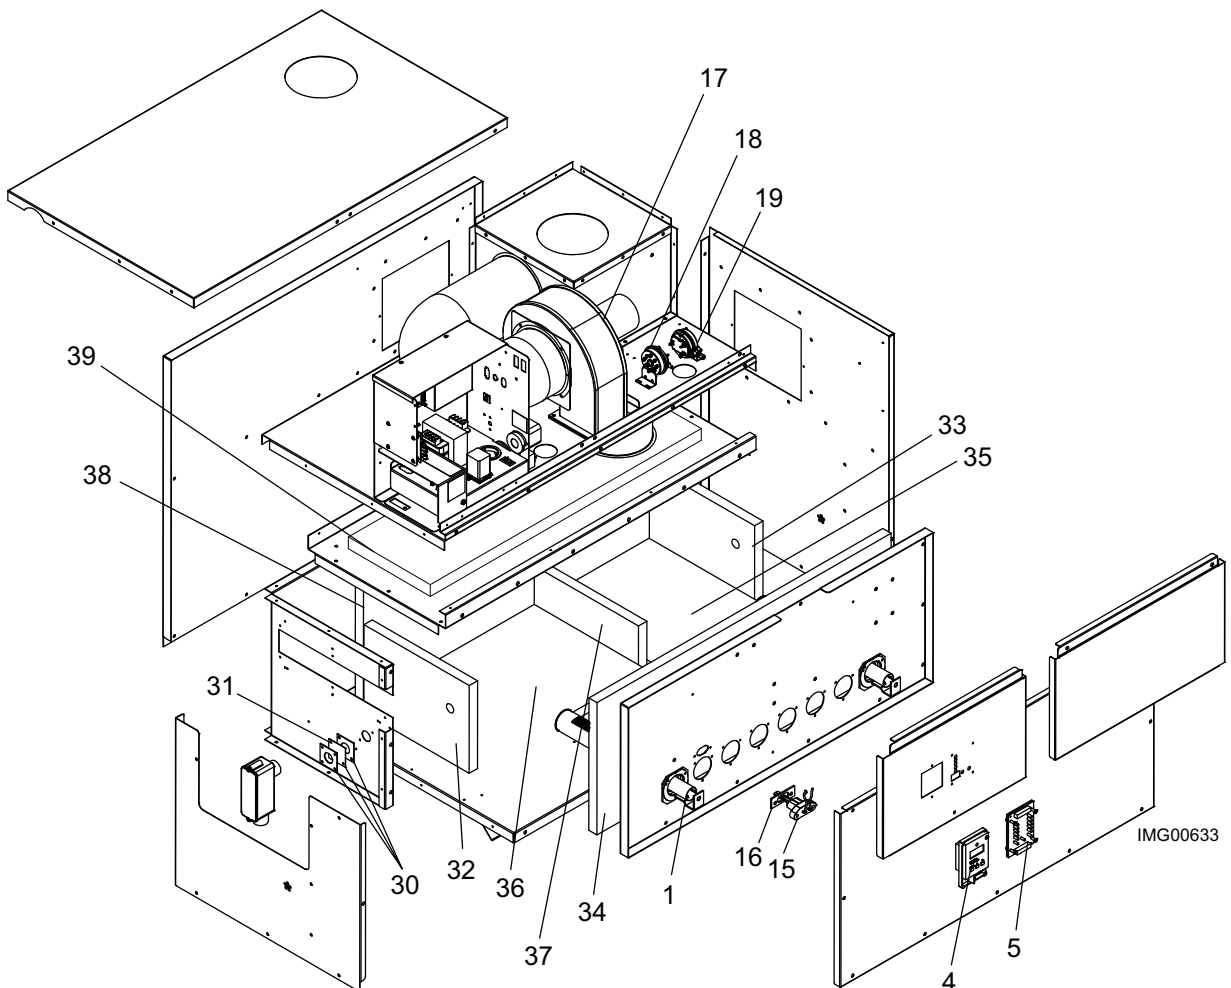

Replacement Parts List

Genesis™ Water Heaters Models 400 - 750

CONTROL PANEL ASSEMBLY

HEAT EXCHANGER ASSEMBLY

GAS TRAIN ASSEMBLY

ITEM NO.	PART NO.	DESCRIPTION	MODEL NO.
----------	----------	-------------	-----------

Burners

1	Model	9008550005	9008549005
	400	1 ea	7 ea
	500	1 ea	9 ea
	650	1 ea	12 ea
	750	1 ea	14 ea

9008549005 is Main Burner
9008550005 is Main Burner w/
compression fitting.

PLEASE HAVE MODEL AND SERIAL NUMBER WHEN ORDERING PARTS