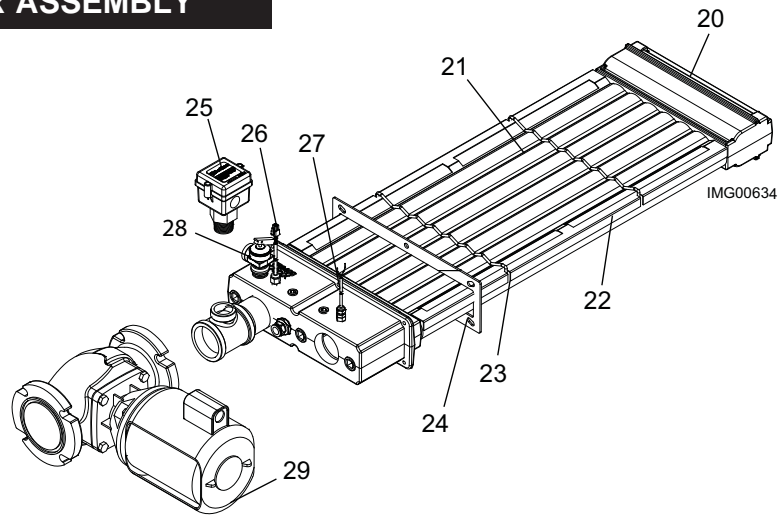

Replacement Parts List

Genesis™ Water Heaters Models 400 - 750

CONTROL PANEL ASSEMBLY

HEAT EXCHANGER ASSEMBLY

GAS TRAIN ASSEMBLY

ITEM NO.	PART NO.	DESCRIPTION	MODEL NO.
----------	----------	-------------	-----------

Burners

1	Model	9008550005	9008549005
	400	1 ea	7 ea
	500	1 ea	9 ea
	650	1 ea	12 ea
	750	1 ea	14 ea

9008549005 is Main Burner
9008550005 is Main Burner w/
compression fitting.

PLEASE HAVE MODEL AND SERIAL NUMBER WHEN ORDERING PARTS