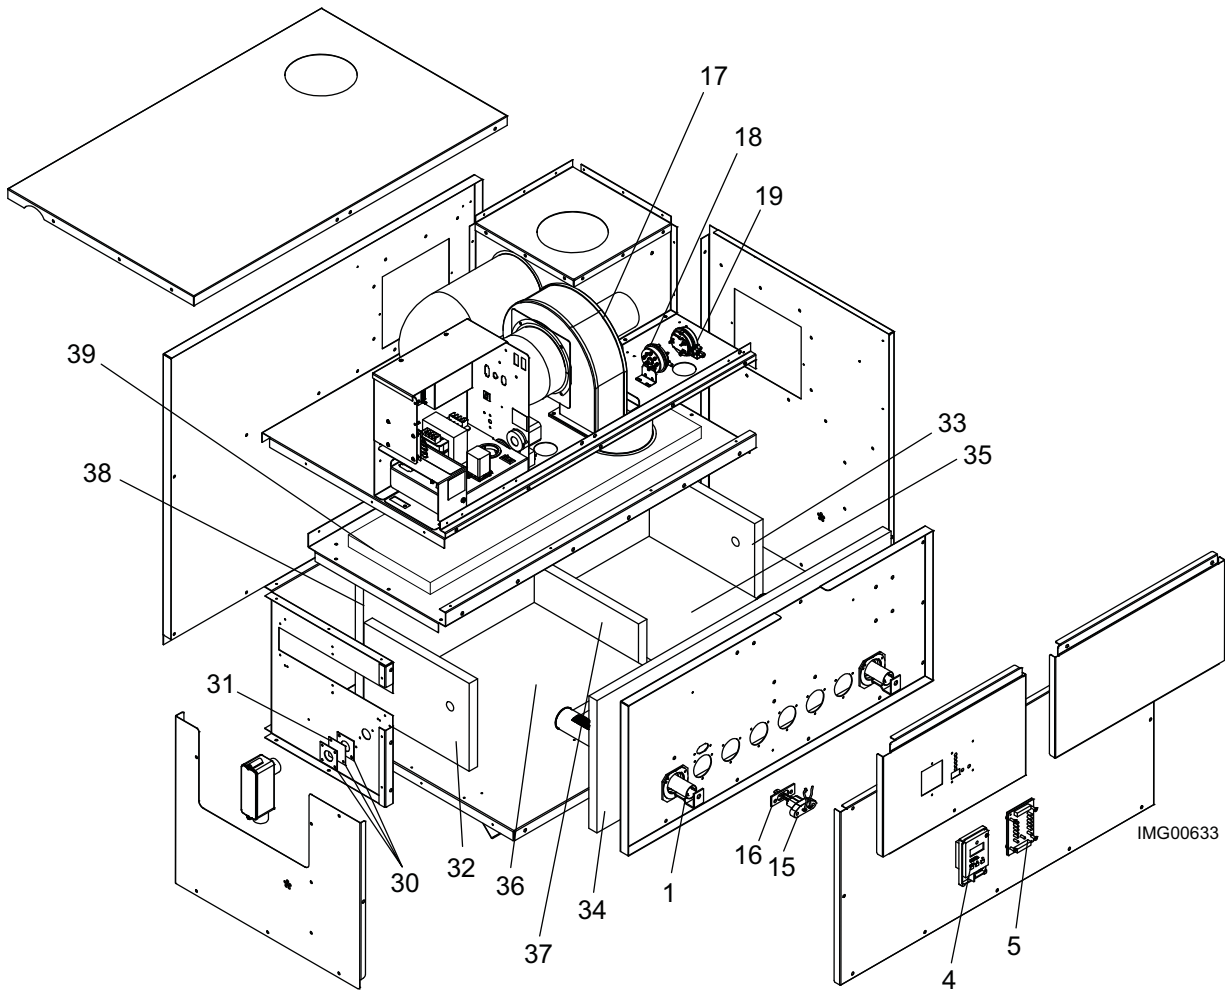

Replacement Parts List

Genesis™ Water Heaters Models 400 - 750

CONTROL PANEL ASSEMBLY

HEAT EXCHANGER ASSEMBLY

GAS TRAIN ASSEMBLY

ITEM NO.	PART NO.	DESCRIPTION	MODEL NO.
----------	----------	-------------	-----------

Burners

1	Model	9008550005	9008549005
	400	1 ea	7 ea
	500	1 ea	9 ea
	650	1 ea	12 ea
	750	1 ea	14 ea

9008549005 is Main Burner
9008550005 is Main Burner w/
compression fitting.

PLEASE HAVE MODEL AND SERIAL NUMBER WHEN ORDERING PARTS