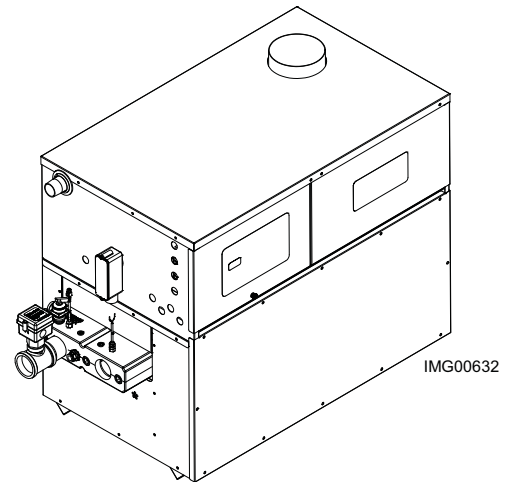

Replacement Parts List

Genesis™ Water Heaters Models 400 - 750

CONTROL PANEL ASSEMBLY

HEAT EXCHANGER ASSEMBLY

GAS TRAIN ASSEMBLY

ITEM NO.	PART NO.	DESCRIPTION	MODEL NO.
----------	----------	-------------	-----------

Burners

1	Model	9008550005	9008549005
	400	1 ea	7 ea
	500	1 ea	9 ea
	650	1 ea	12 ea
	750	1 ea	14 ea

9008549005 is Main Burner
9008550005 is Main Burner w/
compression fitting.

PLEASE HAVE MODEL AND SERIAL NUMBER WHEN ORDERING PARTS