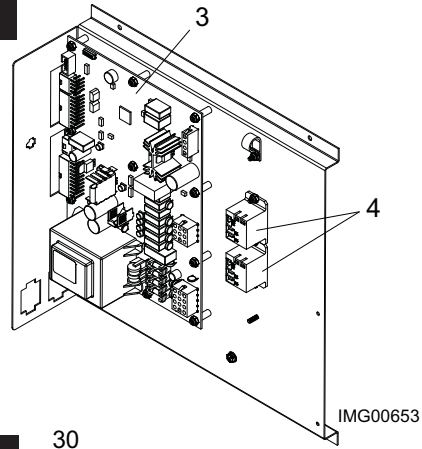

CONTROL PANEL ASSEMBLY