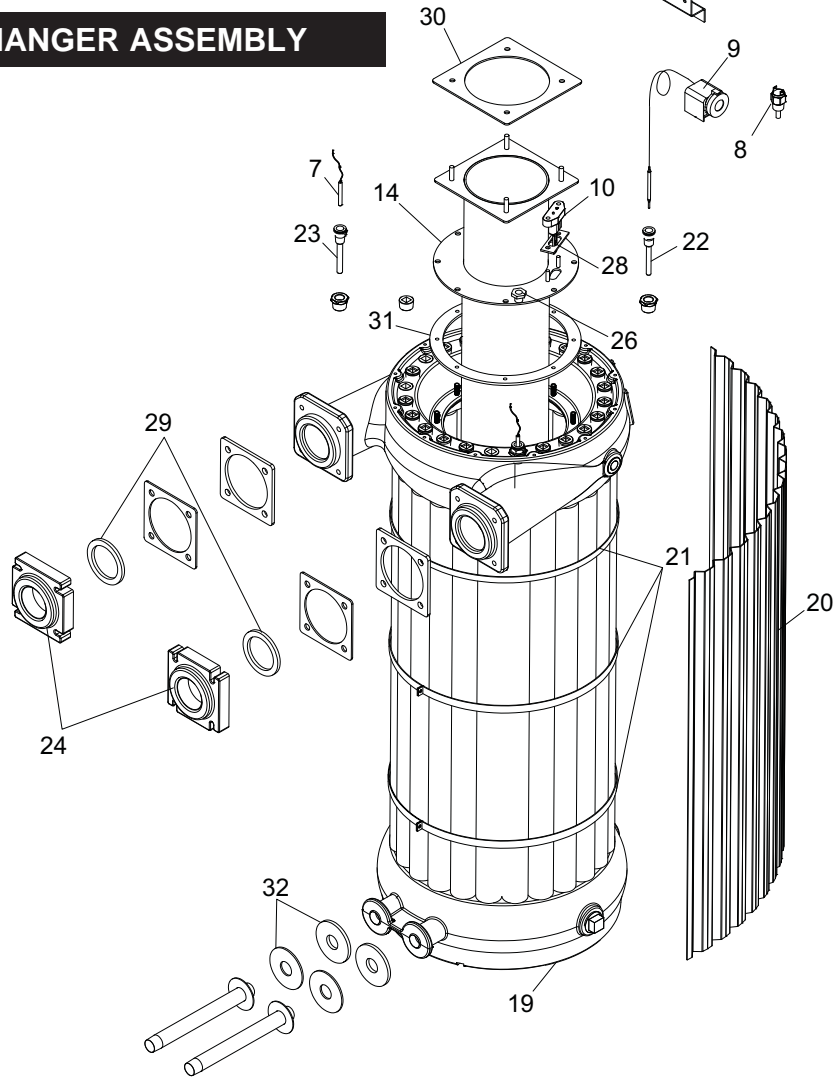

HEAT EXCHANGER ASSEMBLY