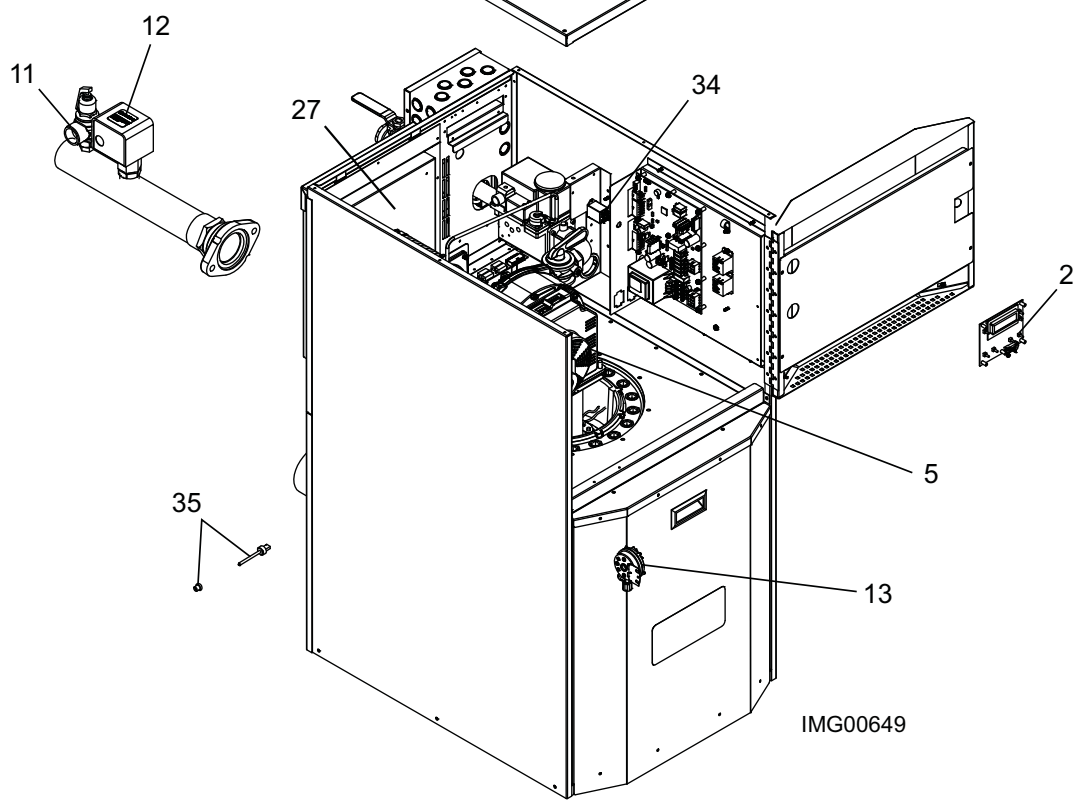

Replacement Parts List

VF™ Series Water heaters Models 500 - 1000