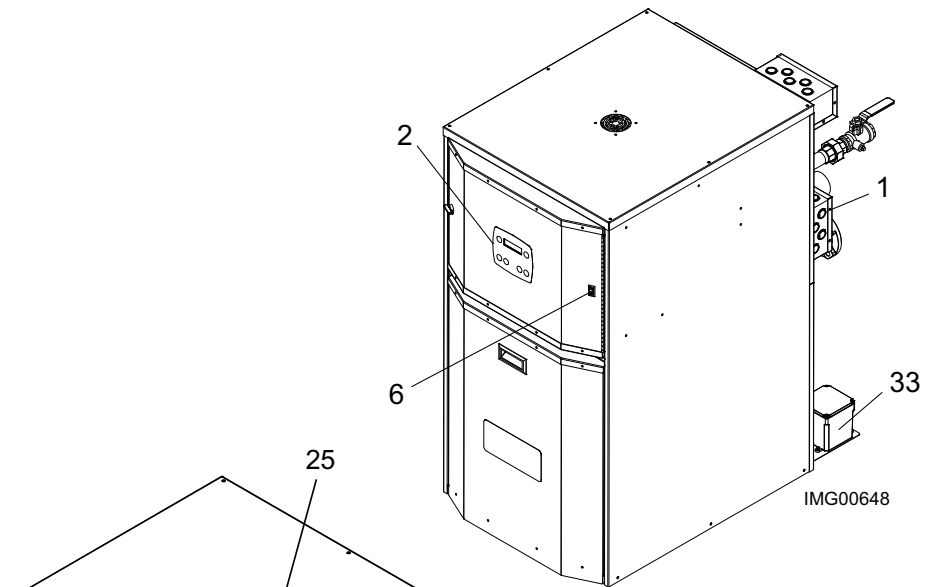

Replacement Parts List

VF™ Series Water heaters Models 500 - 1000

CONTROL PANEL ASSEMBLY

HEAT EXCHANGER ASSEMBLY

GAS TRAIN ASSEMBLY

ITEM NO.	PART NO.	DESCRIPTION	MODEL NO.
CONTROLS & GAUGES			
1	9008527005	CONNECTION BOARD	ALL
2	9008528005	BOARD, CONTROL ,USER INTERFACE	ALL
3	9008529005	BOARD, CONTROL, MAIN	ALL
4	9008530005	KIT RELAY, 120 VAC 60 HZ	ALL
5	9008517005	FAN, COMBUSTION AIR	ALL
6	9008563005	ON/OFF SWITCH	ALL
7	9008698005	THERMOSTAT SENSOR	ALL
8	9008699005	THERMOSTAT, HI LIMIT 200 DEGREE	ALL
9	9008700005	THERMOSTAT, HI LIMIT W/ AUTO RESET	ALL
10	9008568005	IGNITOR, HOT SURFACE	ALL
11	9008589005	RELIEF VALVE, TEMPERATURE & PRESSURE	ALL
12	9008585005	FLOW SWITCH	ALL
13	9008704005	SWITCH, LOW AIR	ALL
GAS TRAIN ASSEMBLIES			
14	9008710005	BURNER	500
14	9008711005	BURNER	750
14	9008712005	BURNER	1000
15	9008714005	VALVE, GAS NAT	500
15	9008715005	VALVE, GAS NAT	750
15	9008716005	VALVE, GAS NAT	100
15	9008718005	VALVE, GAS LP	500
15	9008719005	VALVE, GAS LP	750
15	9008720005	VALVE, GAS LP	1000
16	9008728005	VALVE, VENTURI	500
16	9008729005	VALVE, VENTURI	750-1000
17	9008732005	GAS COCK	500
17	9008733005	GAS COCK	750-1000
18	9008734005	VALVE, BALL	500
18	9008735005	VALVE, BALL	750-1000
HEAT EXCHANGER ASSEMBLIES			
19	9008744005	HEAT EXCHANGER(HLW)	500
19	9008746005	HEAT EXCHANGER(HLW)	750
19	9008748005	HEAT EXCHANGER(HLW)	1000
20	9008752005	V BAFFLE (20 REQ.)	500
20	9008753005	V BAFFLE (20 REQ.)	750
20	9008754005	V BAFFLE (20 REQ.)	1000
21	9008756005	V BAFFLE STRAP (3 REQ.)	ALL
22	9008757005	HIGH LIMIT BULB WELL	ALL
23	9008758005	THERMOSTAT BULB WELL 3/8"	ALL
24	9008759005	HEAT EXCHANGER FLANGE	ALL
MISCELLANEOUS			
25	9008760005	FAN, VENTILATION	ALL
26	9008761005	BURNER SIGHT GLASS	ALL
27	9008762005	AIR FILTER	ALL
28	9008569005	IGNITOR GASKET	ALL
29	9008763005	FLANGE GASKET	ALL
30	9008764005	BURNER/BLOWER GASKET	ALL
31	9008765005	BURNER/ HEX GASKET	ALL
32	9008766005	HEX/DIVIDER PANEL GASKET	ALL
33	9008767005	CONDENSATE TRAP	ALL
PLEASE HAVE MODEL NUMBER AND SERIAL NUMBER WHEN ORDERING PARTS			