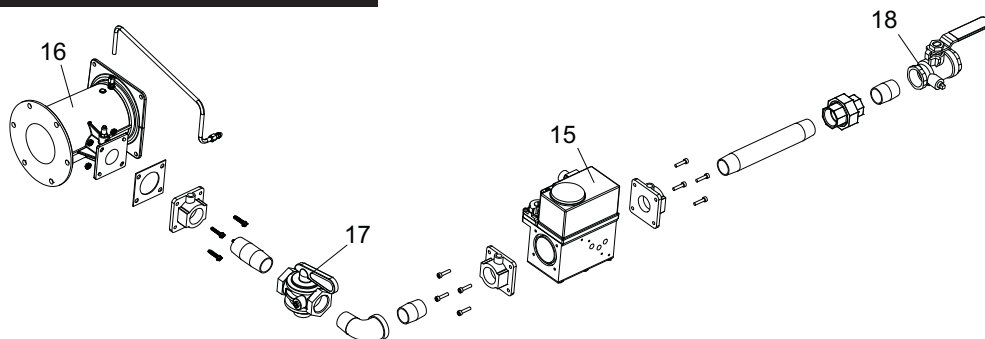

GAS TRAIN ASSEMBLY