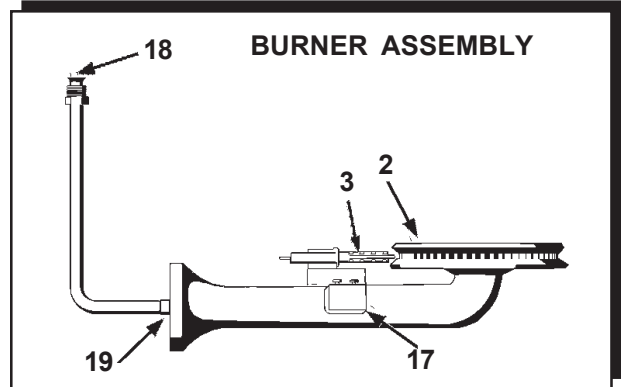

A.O. SMITH

WATER PRODUCTS COMPANY

PSD-3-444

GAS

COMMERCIAL WATER HEATERS

REPLACEMENT PARTS LIST

MODEL BTV - 100

SERIES 104 - 105

14 3/4" T&P RELIEF VALVE
AUTOMATIC, SELF-CLOSING TYPES

PART NUMBER	PRESS	A =	TEMP RELIEF
23740-1	150 LBS.	1 7/8"	210°

A.O. SMITH WATER PRODUCTS CO., INC.

5621 W. 115TH STREET • ALSIP, ILLINOIS 60803

PHONE: 1-800-433-2545 • FAX: 1-800-433-2515

www.hotwater.com/parts

Item	Qty.	Description	BTV100	BTV100
			Natural	Propane
1	1	Pipe Nipple	41319	41319
2	1	Cast Iron Burner	41157-6	41157-6
3	1	Igniter/Flame Sensor	<u>194057</u>	<u>194057</u>
4	1	Power Venter Assembly	194490	194490
5	1	Inlet Tube	194054-1	194054-1
6	1	Flue Baffle Assembly	194056	194056
7	1	Anode Rod	<u>183523-48</u>	<u>183523-48</u>
8	1	Cleanout Cover	99037	99037
9	1	Cleanout Gasket	<u>99038</u>	<u>99038</u>
10	1	Cleanout Screw	69852-1	69852-1
11	1	Inner Door	39923	39923
12	1	Outer Door	39112-701	39112-701
13	1	Thermostat, SmartValve®	<u>183082-4</u>	<u>183082-5</u>
14	1	T & P Relief Valve	<u>23740-1</u>	<u>23740-1</u>
15	1	Drain Valve	26273-7	26273-7
16	1	Junction Box Assembly	194487	194487
17	1	Ignitor Bracket	194204	194204
18	1	Burner Tube	39114-5	181784-3
19	1	Orifice	29336-14	181510-38
* 20	1	Manual	194488	194488
* 21	1	Draft Hood	39072-200	39072-200
22	1	Flue Restrictor	35405	35405
23	1	Front Cover	181260-230	181260-230