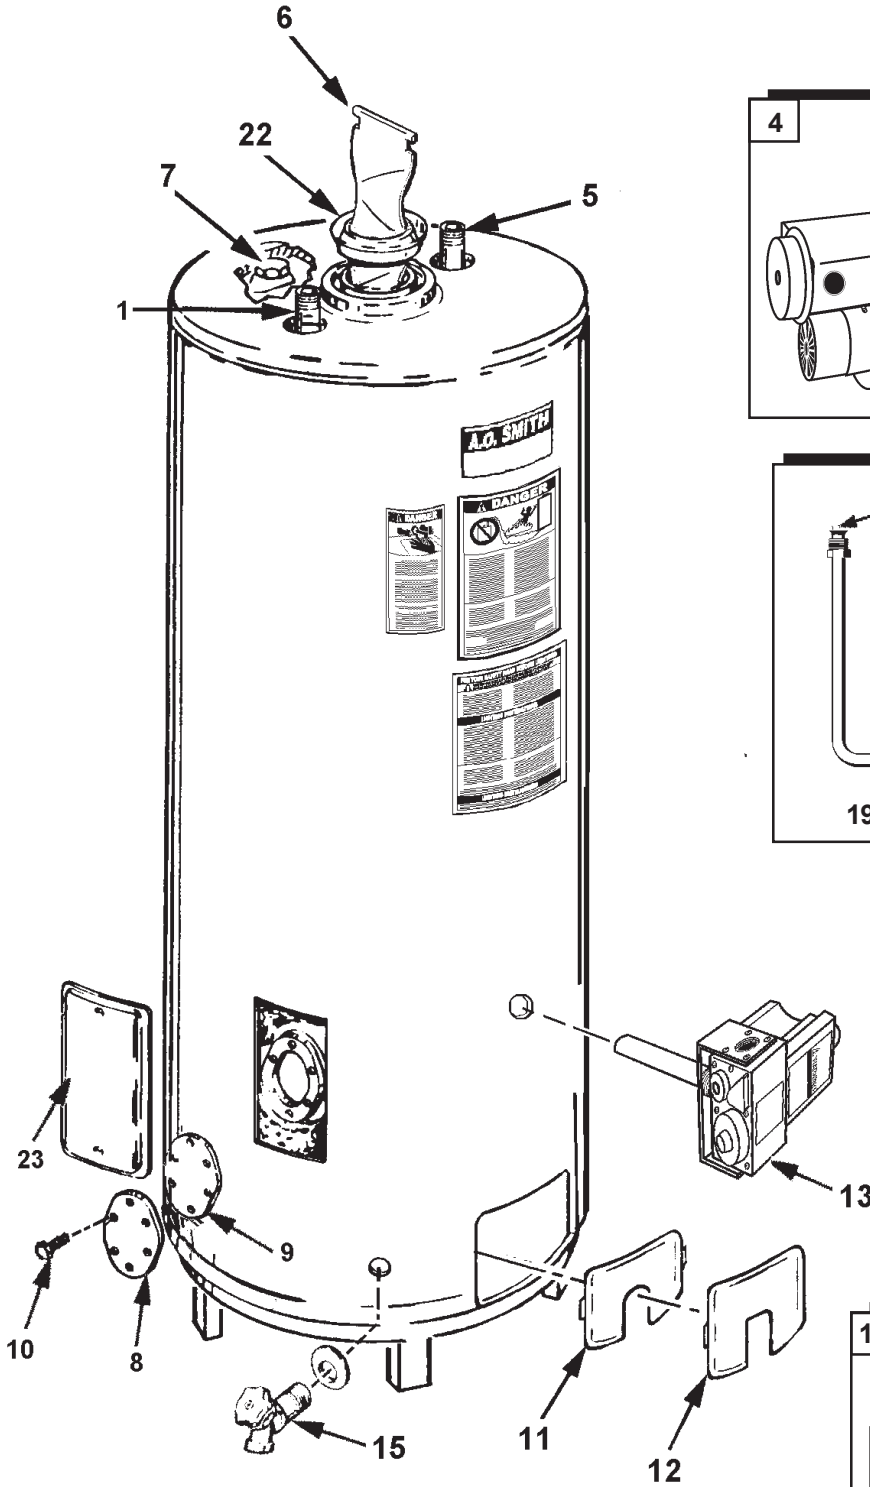

A.O. SMITH

WATER PRODUCTS COMPANY

PSD-3-444

GAS

COMMERCIAL WATER HEATERS

REPLACEMENT PARTS LIST

MODEL BTV - 100

SERIES 104 - 105

14 3/4" T&P RELIEF VALVE
AUTOMATIC, SELF-CLOSING TYPES

PART NUMBER	PRESS	A =	TEMP RELIEF
23740-1	150 LBS.	1 7/8"	210°

A.O. SMITH WATER PRODUCTS CO., INC.

5621 W. 115TH STREET • ALSIP, ILLINOIS 60803

PHONE: 1-800-433-2545 • FAX: 1-800-433-2515

www.hotwater.com/parts

Item	Qty.	Description	BTV100	BTV100
			Natural	Propane
1	1	Pipe Nipple	41319	41319
2	1	Cast Iron Burner	41157-6	41157-6
3	1	Igniter/Flame Sensor	<u>194057</u>	<u>194057</u>
4	1	Power Venter Assembly	194490	194490
5	1	Inlet Tube	194054-1	194054-1
6	1	Flue Baffle Assembly	194056	194056
7	1	Anode Rod	<u>183523-48</u>	<u>183523-48</u>
8	1	Cleanout Cover	99037	99037
9	1	Cleanout Gasket	<u>99038</u>	<u>99038</u>
10	1	Cleanout Screw	69852-1	69852-1
11	1	Inner Door	39923	39923
12	1	Outer Door	39112-701	39112-701
13	1	Thermostat, SmartValve®	<u>183082-4</u>	<u>183082-5</u>
14	1	T & P Relief Valve	<u>23740-1</u>	<u>23740-1</u>
15	1	Drain Valve	26273-7	26273-7
16	1	Junction Box Assembly	194487	194487
17	1	Ignitor Bracket	194204	194204
18	1	Burner Tube	39114-5	181784-3
19	1	Orifice	29336-14	181510-38
* 20	1	Manual	194488	194488
* 21	1	Draft Hood	39072-200	39072-200
22	1	Flue Restrictor	35405	35405
23	1	Front Cover	181260-230	181260-230