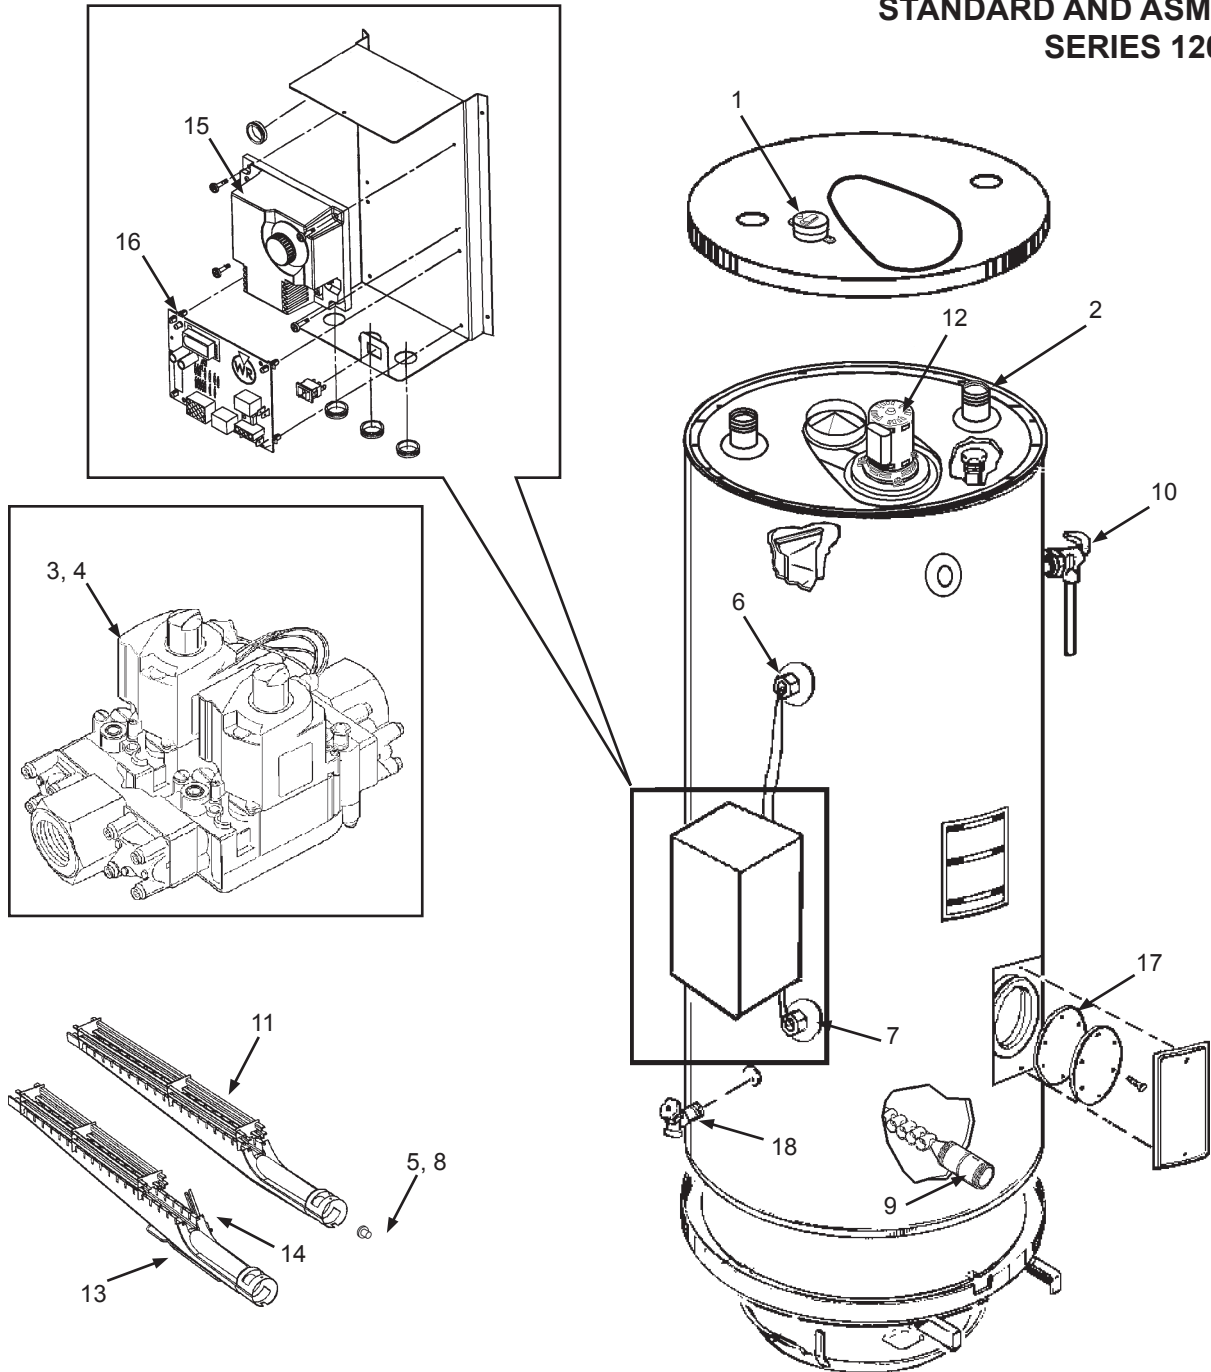

COMMERCIAL TANK TYPE WATER HEATER REPLACEMENT PARTS LIST

MODELS BTR 500/A:
STANDARD AND ASME (A)
SERIES 120/121

A.O. Smith Water Heater Parts Fulfillment
1-800-433-2545
www.hotwater.com

Item	Description	BTR 500/A 120/121 Series
1	Switch-Blower Prover.....	9004575215
2	Inlet Tube	9007368005
3	Gas Valve - Propane.....	9007367005
4	Gas Valve - Natural.....	9007366005
5	Burner Orifice - Natural.....	076243-028
6	Probe/ECO, Upper Thermostat.....	9006161215
7	Probe/Lower Thermostat	9006160215
8	Burner Orifice - Propane.....	9006071215
9	Eliminator	9006050205
10	T & P Valve	9005903205
11	Burner Assembly - Main.....	9005889205
12	Blower	9005748205
13	Burner w/Igniter Bracket - Main	9005161205
14	Igniter, Flame Sensor.....	9004606205
15	Digital Thermostat.....	9004570205
16	Ignition Control Board	9004569205
17	Gasket-Cleanout.....	9004099215
18	Drain Valve.....	9003907015