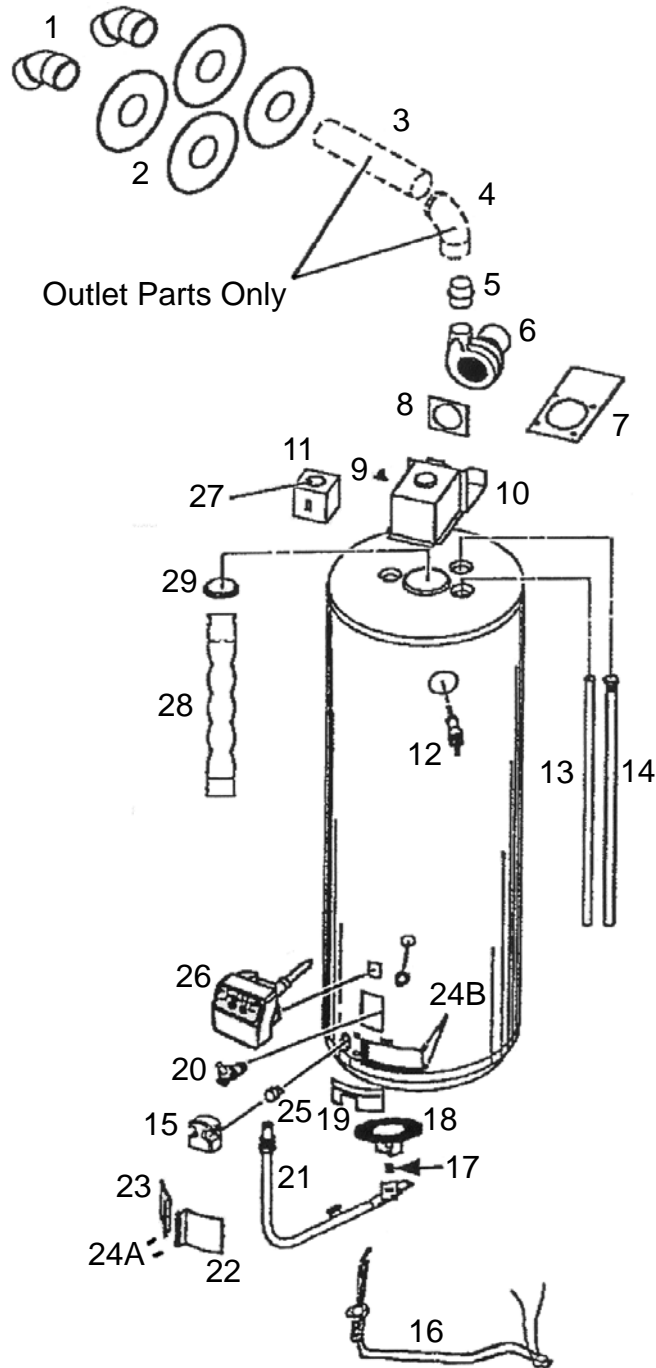

A.O. Smith Water Heater Parts Fulfillment  
125 Southeast Parkway • Franklin, TN 37068  
www.hotwater.com • 1-800-433-2545

~ Power Direct Vent AOS Parts List Light Duty Commercial ~

Item	Description	BPD 75
1	Vent Cap w/Screen.....	9001957005
2	Adaptor, Flue Mounting.....	9004364105
3	5' ABS Schedule 40 Vent Pipe.....	185782-000
4	90° CPVC Sch. 80 Elbow.....	185783-000
5	Vent Blower Adaptor.....	9002506005
6	Blower.....	9006459005
7	Flue Adaptor gasket 6"x10.102".....	9002567015
8	Blower Gasket.....	9002508015
9	Venting Manual Reset Switch Assembly.....	9002678005
9	Venting Manual Reset Switch Assembly.....	Consist of
	a. Venting manual Reset Switch.....	
	b. Cover High Limit Switch.....	
10	Vent Hood Assembly.....	9002670005
11	Junction Box.....	9006349005
12	T&P Valve.....	9000728015
13	Dip Tube.....	186445-000
14	Anode, Aluminum.....	9000029005
15	FV Sensor Bracket (Plastic Housing).....	9006367015
16	Hot Surface Ignition Assembly.....	9006354005
17A	Orifice Natural.....	9006368015
17B	Orifice Propane.....	181791-043
18	Burner Assembly Natural Gas.....	9006355005
18	Burner Assembly Propane Gas.....	9006361005
19	Inner Door.....	9000281005
20	Drain Valve.....	9001870015
21	Manifold Natural Gas.....	9003623005
21	Manifold Propane Gas.....	9003625005
22	Right Access Door w/Gasket.....	9000695005
23	Left Access Door w/Gasket.....	9000696005
24A	Access Door Clips (2).....	9000694015
24B	Jacket/Access Door Clips (6).....	9001305015
25	FV Sensor.....	9005968015
26	Gas Thermostat Natural Gas.....	9004049205
26	Gas Thermostat Propane Gas.....	9006172205
27	Pressure Switch (Air).....	9006352005
28	Flue Baffle Assembly.....	9002653005
29	Baffle Adaptor Collar Assembly.....	Consist of
	a. Flue Baffle.....	9001290015
	b. Adaptor Gasket.....	9001292015
	c. Top Adaptor.....	9001294015
30**	3" Heat Trap Nipple.....	9003915015

\*\* Not Pictured