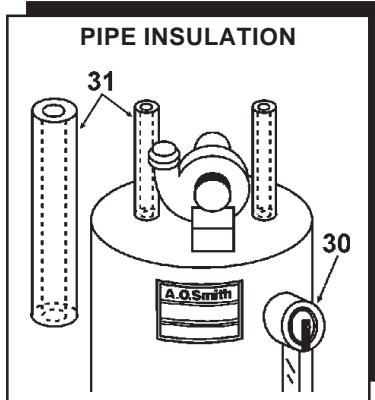

RESIDENTIAL WATER HEATER PARTS LIST  
MODELS GPSX - 50  
100/101 SERIES

**A.O. Smith Water Heater Parts Fulfillment**  
125 Southeast Parkway  
Franklin, TN 37068  
1-800-433-2545  
www.hotwater.com

Item	Description	
1	Anode - Aluminum (.750" dia.) Standard Models	183523-29
1	Anode - Magnesium (.840" dia.) Optional	183463-38
<b>BAFFLE</b>		
2	Flue Baffle Assembly with Plate	184688-000
3	Hanger, Flue Baffle	181360-002
4	Restrictor, Flue Baffle	034894-000
5	<b>BLOWER ASSEMBLY</b>	<u>182379-001</u>
6	Adapter	182918
7	Gasket	181765
8	Gasket, Tee	182278
9	*Switch, Thermostat	183380
10	Tee Assembly	182240-2
11	Pressure Switch	- - -
12	<b>BURNER ASSEMBLY - NATURAL 100 Series</b>	184058-000
12	<b>BURNER ASSEMBLY - PROPANE 101 Series</b>	184060-000
13	Burner Head - Natural	181970
13	Burner Head - Propane	183220
14	Ignitor, Hot Surface - Natural	<u>185486-000</u>
14	Ignitor, Hot Surface - Propane	<u>185148-000</u>
15	Orifice, Main - Natural	181508-24
15	Orifice, Main - Propane	181791-44
16	Tube, Main Burner - Natural	184057-000
16	Tube, Main Burner - Propane	184932-008
17	Collar, Pipe	020172-21
<b>DOOR</b>		
18	Inner	183491
19	Outer	180522-000
20	Dirt Leg Assembly (Not Factory Supplied)	181206-1
<b>ENVELOPE WITH PARTS</b>		
21	Plate, Wall 2"	182787
22	Plate, Wall 3"	181557
23	Terminal, Vent 2"	183006
24	Terminal, Vent 3"	192815
25	Rubber Coupling w/Clamps	182933
26	<b>HARNES W/CLIPS</b>	183090-1
27	Clip, Wiring Harness	183365
28	Harness, Wiring	183510-1
29	*Instruction Manual	184676-000
30	Insulation, T & P Valve	183256
31	Insulation, Pipe 24"	181639-003
<b>LABELS</b>		
32	Scald Warning / Flammable Vapors	183301
33	Lighting & Operating	183764
34	Tube, Inlet Polypropylene w/Spacer (Standard)	183359-41
35	Spacer, Inlet Tube (Supplied with Item 34)	183706
36	Valve, Drain - Nylon (Optional)	42037-1
37	Valve, Drain - Brass (Standard)	26273-4
38	Valve, Main Gas Shutoff	181737
39	Valve, Combination Control - Natural	<u>183760-2</u>
40	Valve, Combination Control - Propane	<u>183760-3</u>
41	Valve, T & P	<u>043151-004</u>