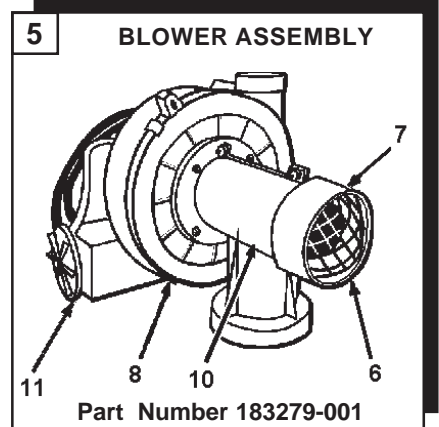

RESIDENTIAL WATER HEATER PARTS LIST  
MODELS GPSX - 50  
100/101 SERIES

**A.O. Smith Water Heater Parts Fulfillment**  
125 Southeast Parkway  
Franklin, TN 37068  
1-800-433-2545  
www.hotwater.com

Item	Description	
1	Anode - Aluminum (.750" dia.) Standard Models	183523-29
1	Anode - Magnesium (.840" dia.) Optional	183463-38
<b>BAFFLE</b>		
2	Flue Baffle Assembly with Plate	184688-000
3	Hanger, Flue Baffle	181360-002
4	Restrictor, Flue Baffle	034894-000
5	<b>BLOWER ASSEMBLY</b>	<u>182379-001</u>
6	Adapter	182918
7	Gasket	181765
8	Gasket, Tee	182278
9	*Switch, Thermostat	183380
10	Tee Assembly	182240-2
11	Pressure Switch	- - -
12	<b>BURNER ASSEMBLY - NATURAL 100 Series</b>	184058-000
12	<b>BURNER ASSEMBLY - PROPANE 101 Series</b>	184060-000
13	Burner Head - Natural	181970
13	Burner Head - Propane	183220
14	Ignitor, Hot Surface - Natural	<u>185486-000</u>
14	Ignitor, Hot Surface - Propane	<u>185148-000</u>
15	Orifice, Main - Natural	181508-24
15	Orifice, Main - Propane	181791-44
16	Tube, Main Burner - Natural	184057-000
16	Tube, Main Burner - Propane	184932-008
17	Collar, Pipe	020172-21
<b>DOOR</b>		
18	Inner	183491
19	Outer	180522-000
20	Dirt Leg Assembly (Not Factory Supplied)	181206-1
<b>ENVELOPE WITH PARTS</b>		
21	Plate, Wall 2"	182787
22	Plate, Wall 3"	181557
23	Terminal, Vent 2"	183006
24	Terminal, Vent 3"	192815
25	Rubber Coupling w/Clamps	182933
26	<b>HARNES W/CLIPS</b>	183090-1
27	Clip, Wiring Harness	183365
28	Harness, Wiring	183510-1
29	*Instruction Manual	184676-000
30	Insulation, T & P Valve	183256
31	Insulation, Pipe 24"	181639-003
<b>LABELS</b>		
32	Scald Warning / Flammable Vapors	183301
33	Lighting & Operating	183764
34	Tube, Inlet Polypropylene w/Spacer (Standard)	183359-41
35	Spacer, Inlet Tube (Supplied with Item 34)	183706
36	Valve, Drain - Nylon (Optional)	42037-1
37	Valve, Drain - Brass (Standard)	26273-4
38	Valve, Main Gas Shutoff	181737
39	Valve, Combination Control - Natural	<u>183760-2</u>
40	Valve, Combination Control - Propane	<u>183760-3</u>
41	Valve, T & P	<u>043151-004</u>