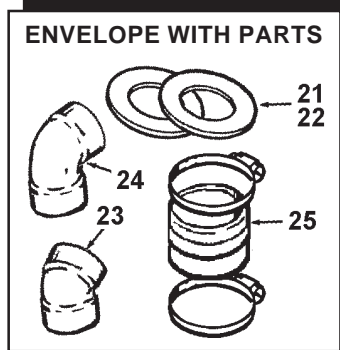

RESIDENTIAL WATER HEATER PARTS LIST  
MODELS GPSX - 50  
100/101 SERIES

**A.O. Smith Water Heater Parts Fulfillment**  
125 Southeast Parkway  
Franklin, TN 37068  
1-800-433-2545  
www.hotwater.com

Item	Description	
1	Anode - Aluminum (.750" dia.) Standard Models	183523-29
1	Anode - Magnesium (.840" dia.) Optional	183463-38
<b>BAFFLE</b>		
2	Flue Baffle Assembly with Plate	184688-000
3	Hanger, Flue Baffle	181360-002
4	Restrictor, Flue Baffle	034894-000
5	<b>BLOWER ASSEMBLY</b>	<u>182379-001</u>
6	Adapter	182918
7	Gasket	181765
8	Gasket, Tee	182278
9	*Switch, Thermostat	183380
10	Tee Assembly	182240-2
11	Pressure Switch	- - -
12	<b>BURNER ASSEMBLY - NATURAL 100 Series</b>	184058-000
12	<b>BURNER ASSEMBLY - PROPANE 101 Series</b>	184060-000
13	Burner Head - Natural	181970
13	Burner Head - Propane	183220
14	Ignitor, Hot Surface - Natural	<u>185486-000</u>
14	Ignitor, Hot Surface - Propane	<u>185148-000</u>
15	Orifice, Main - Natural	181508-24
15	Orifice, Main - Propane	181791-44
16	Tube, Main Burner - Natural	184057-000
16	Tube, Main Burner - Propane	184932-008
17	Collar, Pipe	020172-21
<b>DOOR</b>		
18	Inner	183491
19	Outer	180522-000
20	Dirt Leg Assembly (Not Factory Supplied)	181206-1
<b>ENVELOPE WITH PARTS</b>		
21	Plate, Wall 2"	182787
22	Plate, Wall 3"	181557
23	Terminal, Vent 2"	183006
24	Terminal, Vent 3"	192815
25	Rubber Coupling w/Clamps	182933
26	<b>HARNES W/CLIPS</b>	183090-1
27	Clip, Wiring Harness	183365
28	Harness, Wiring	183510-1
29	*Instruction Manual	184676-000
30	Insulation, T & P Valve	183256
31	Insulation, Pipe 24"	181639-003
<b>LABELS</b>		
32	Scald Warning / Flammable Vapors	183301
33	Lighting & Operating	183764
34	Tube, Inlet Polypropylene w/Spacer (Standard)	183359-41
35	Spacer, Inlet Tube (Supplied with Item 34)	183706
36	Valve, Drain - Nylon (Optional)	42037-1
37	Valve, Drain - Brass (Standard)	26273-4
38	Valve, Main Gas Shutoff	181737
39	Valve, Combination Control - Natural	<u>183760-2</u>
40	Valve, Combination Control - Propane	<u>183760-3</u>
41	Valve, T & P	<u>043151-004</u>