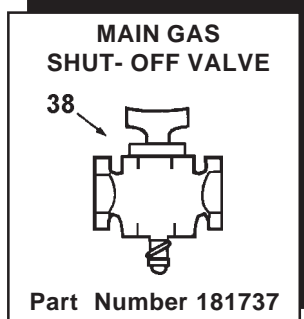

RESIDENTIAL WATER HEATER PARTS LIST  
MODELS GPSX - 50  
100/101 SERIES

**A.O. Smith Water Heater Parts Fulfillment**  
125 Southeast Parkway  
Franklin, TN 37068  
1-800-433-2545  
www.hotwater.com

Item	Description	
1	Anode - Aluminum (.750" dia.) Standard Models	183523-29
1	Anode - Magnesium (.840" dia.) Optional	183463-38
<b>BAFFLE</b>		
2	Flue Baffle Assembly with Plate	184688-000
3	Hanger, Flue Baffle	181360-002
4	Restrictor, Flue Baffle	034894-000
5	<b>BLOWER ASSEMBLY</b>	<u>182379-001</u>
6	Adapter	182918
7	Gasket	181765
8	Gasket, Tee	182278
9	*Switch, Thermostat	183380
10	Tee Assembly	182240-2
11	Pressure Switch	- - -
12	<b>BURNER ASSEMBLY - NATURAL 100 Series</b>	184058-000
12	<b>BURNER ASSEMBLY - PROPANE 101 Series</b>	184060-000
13	Burner Head - Natural	181970
13	Burner Head - Propane	183220
14	Ignitor, Hot Surface - Natural	<u>185486-000</u>
14	Ignitor, Hot Surface - Propane	<u>185148-000</u>
15	Orifice, Main - Natural	181508-24
15	Orifice, Main - Propane	181791-44
16	Tube, Main Burner - Natural	184057-000
16	Tube, Main Burner - Propane	184932-008
17	Collar, Pipe	020172-21
<b>DOOR</b>		
18	Inner	183491
19	Outer	180522-000
20	Dirt Leg Assembly (Not Factory Supplied)	181206-1
<b>ENVELOPE WITH PARTS</b>		
21	Plate, Wall 2"	182787
22	Plate, Wall 3"	181557
23	Terminal, Vent 2"	183006
24	Terminal, Vent 3"	192815
25	Rubber Coupling w/Clamps	182933
26	<b>HARNES W/CLIPS</b>	183090-1
27	Clip, Wiring Harness	183365
28	Harness, Wiring	183510-1
29	*Instruction Manual	184676-000
30	Insulation, T & P Valve	183256
31	Insulation, Pipe 24"	181639-003
<b>LABELS</b>		
32	Scald Warning / Flammable Vapors	183301
33	Lighting & Operating	183764
34	Tube, Inlet Polypropylene w/Spacer (Standard)	183359-41
35	Spacer, Inlet Tube (Supplied with Item 34)	183706
36	Valve, Drain - Nylon (Optional)	42037-1
37	Valve, Drain - Brass (Standard)	26273-4
38	Valve, Main Gas Shutoff	181737
39	Valve, Combination Control - Natural	<u>183760-2</u>
40	Valve, Combination Control - Propane	<u>183760-3</u>
41	Valve, T & P	<u>043151-004</u>