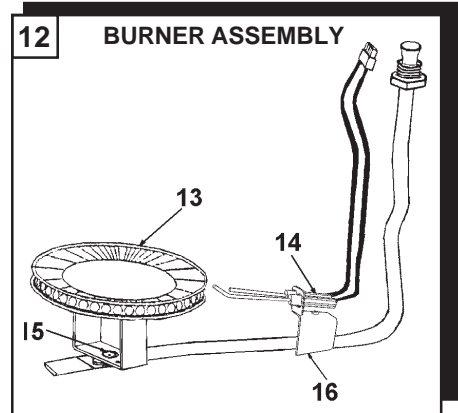

RESIDENTIAL WATER HEATER PARTS LIST  
MODELS GPSX - 50  
100/101 SERIES

**A.O. Smith Water Heater Parts Fulfillment**  
125 Southeast Parkway  
Franklin, TN 37068  
1-800-433-2545  
www.hotwater.com

Item	Description	
1	Anode - Aluminum (.750" dia.) Standard Models	183523-29
1	Anode - Magnesium (.840" dia.) Optional	183463-38
<b>BAFFLE</b>		
2	Flue Baffle Assembly with Plate	184688-000
3	Hanger, Flue Baffle	181360-002
4	Restrictor, Flue Baffle	034894-000
5	<b>BLOWER ASSEMBLY</b>	<u>182379-001</u>
6	Adapter	182918
7	Gasket	181765
8	Gasket, Tee	182278
9	*Switch, Thermostat	183380
10	Tee Assembly	182240-2
11	Pressure Switch	- - -
12	<b>BURNER ASSEMBLY - NATURAL 100 Series</b>	184058-000
12	<b>BURNER ASSEMBLY - PROPANE 101 Series</b>	184060-000
13	Burner Head - Natural	181970
13	Burner Head - Propane	183220
14	Ignitor, Hot Surface - Natural	<u>185486-000</u>
14	Ignitor, Hot Surface - Propane	<u>185148-000</u>
15	Orifice, Main - Natural	181508-24
15	Orifice, Main - Propane	181791-44
16	Tube, Main Burner - Natural	184057-000
16	Tube, Main Burner - Propane	184932-008
17	Collar, Pipe	020172-21
<b>DOOR</b>		
18	Inner	183491
19	Outer	180522-000
20	Dirt Leg Assembly (Not Factory Supplied)	181206-1
<b>ENVELOPE WITH PARTS</b>		
21	Plate, Wall 2"	182787
22	Plate, Wall 3"	181557
23	Terminal, Vent 2"	183006
24	Terminal, Vent 3"	192815
25	Rubber Coupling w/Clamps	182933
26	<b>HARNES W/CLIPS</b>	183090-1
27	Clip, Wiring Harness	183365
28	Harness, Wiring	183510-1
29	*Instruction Manual	184676-000
30	Insulation, T & P Valve	183256
31	Insulation, Pipe 24"	181639-003
<b>LABELS</b>		
32	Scald Warning / Flammable Vapors	183301
33	Lighting & Operating	183764
34	Tube, Inlet Polypropylene w/Spacer (Standard)	183359-41
35	Spacer, Inlet Tube (Supplied with Item 34)	183706
36	Valve, Drain - Nylon (Optional)	42037-1
37	Valve, Drain - Brass (Standard)	26273-4
38	Valve, Main Gas Shutoff	181737
39	Valve, Combination Control - Natural	<u>183760-2</u>
40	Valve, Combination Control - Propane	<u>183760-3</u>
41	Valve, T & P	<u>043151-004</u>