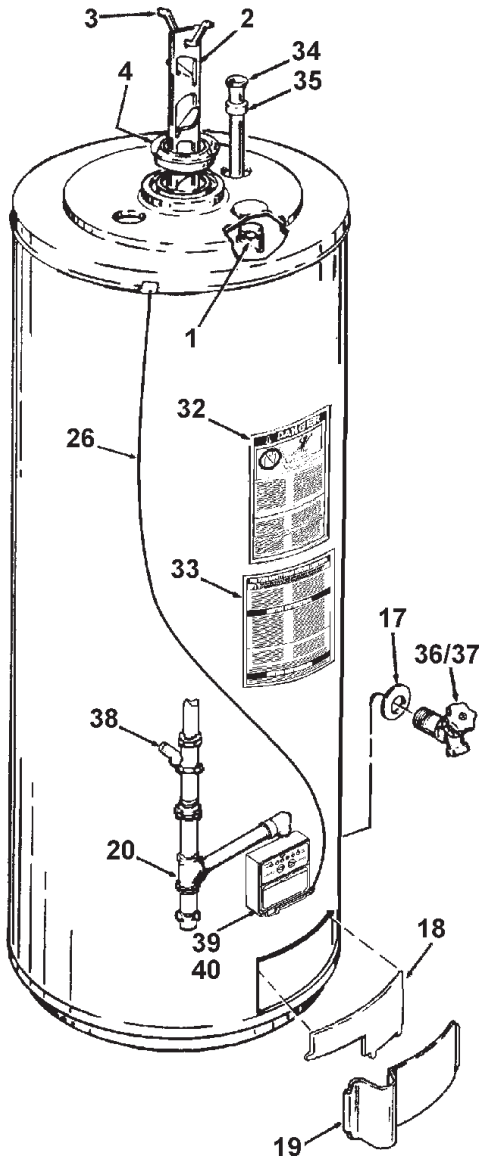

RESIDENTIAL WATER HEATER PARTS LIST  
MODELS GPSX - 50  
100/101 SERIES

**A.O. Smith Water Heater Parts Fulfillment**  
125 Southeast Parkway  
Franklin, TN 37068  
1-800-433-2545  
www.hotwater.com

Item	Description	
1	Anode - Aluminum (.750" dia.) Standard Models	183523-29
1	Anode - Magnesium (.840" dia.) Optional	183463-38
<b>BAFFLE</b>		
2	Flue Baffle Assembly with Plate	184688-000
3	Hanger, Flue Baffle	181360-002
4	Restrictor, Flue Baffle	034894-000
5	<b>BLOWER ASSEMBLY</b>	<u>182379-001</u>
6	Adapter	182918
7	Gasket	181765
8	Gasket, Tee	182278
9	*Switch, Thermostat	183380
10	Tee Assembly	182240-2
11	Pressure Switch	- - -
12	<b>BURNER ASSEMBLY - NATURAL 100 Series</b>	184058-000
12	<b>BURNER ASSEMBLY - PROPANE 101 Series</b>	184060-000
13	Burner Head - Natural	181970
13	Burner Head - Propane	183220
14	Ignitor, Hot Surface - Natural	<u>185486-000</u>
14	Ignitor, Hot Surface - Propane	<u>185148-000</u>
15	Orifice, Main - Natural	181508-24
15	Orifice, Main - Propane	181791-44
16	Tube, Main Burner - Natural	184057-000
16	Tube, Main Burner - Propane	184932-008
17	Collar, Pipe	020172-21
<b>DOOR</b>		
18	Inner	183491
19	Outer	180522-000
20	Dirt Leg Assembly (Not Factory Supplied)	181206-1
<b>ENVELOPE WITH PARTS</b>		
21	Plate, Wall 2"	182787
22	Plate, Wall 3"	181557
23	Terminal, Vent 2"	183006
24	Terminal, Vent 3"	192815
25	Rubber Coupling w/Clamps	182933
26	<b>HARNES W/CLIPS</b>	183090-1
27	Clip, Wiring Harness	183365
28	Harness, Wiring	183510-1
29	*Instruction Manual	184676-000
30	Insulation, T & P Valve	183256
31	Insulation, Pipe 24"	181639-003
<b>LABELS</b>		
32	Scald Warning / Flammable Vapors	183301
33	Lighting & Operating	183764
34	Tube, Inlet Polypropylene w/Spacer (Standard)	183359-41
35	Spacer, Inlet Tube (Supplied with Item 34)	183706
36	Valve, Drain - Nylon (Optional)	42037-1
37	Valve, Drain - Brass (Standard)	26273-4
38	Valve, Main Gas Shutoff	181737
39	Valve, Combination Control - Natural	<u>183760-2</u>
40	Valve, Combination Control - Propane	<u>183760-3</u>
41	Valve, T & P	<u>043151-004</u>