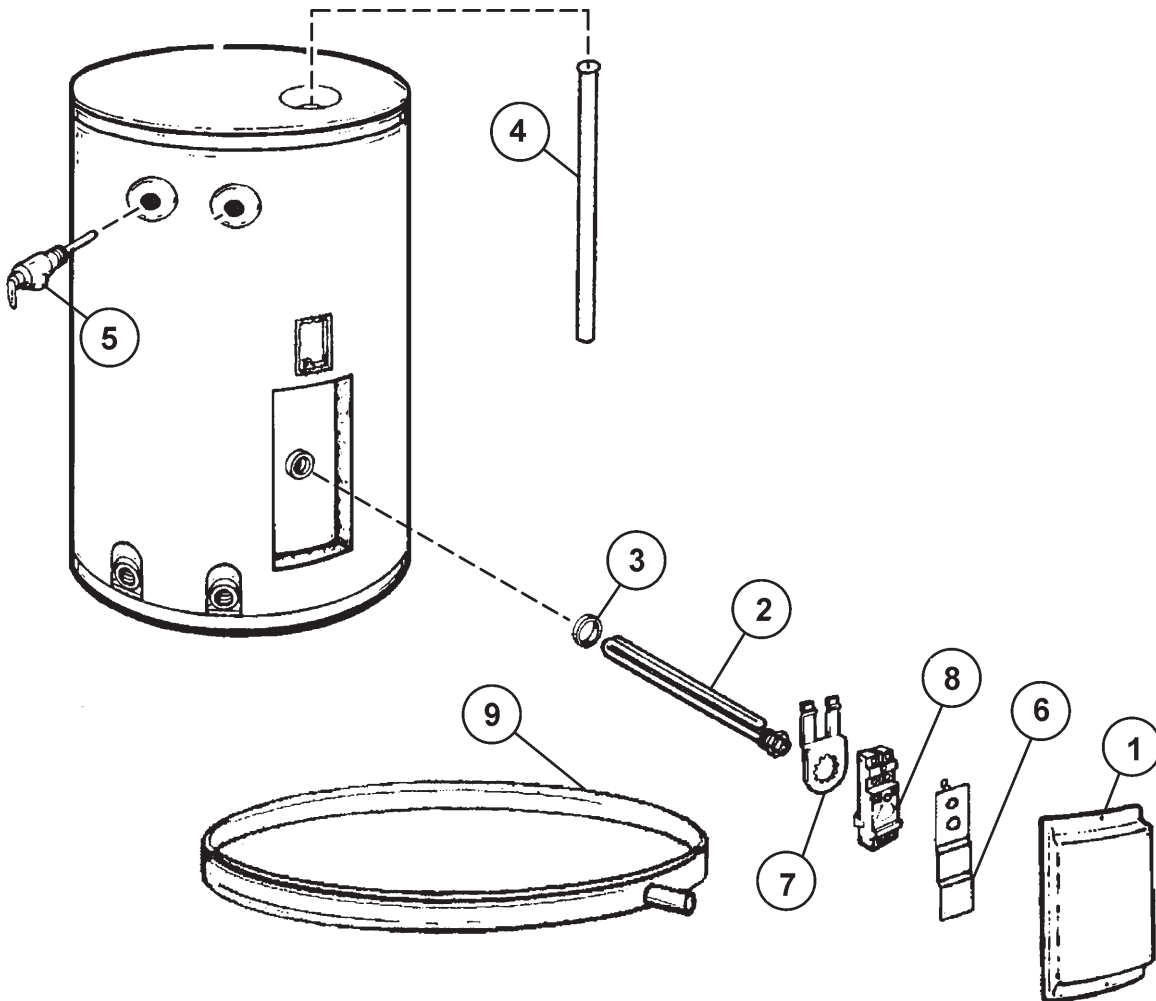

*If Applicable

**Not Illustrated