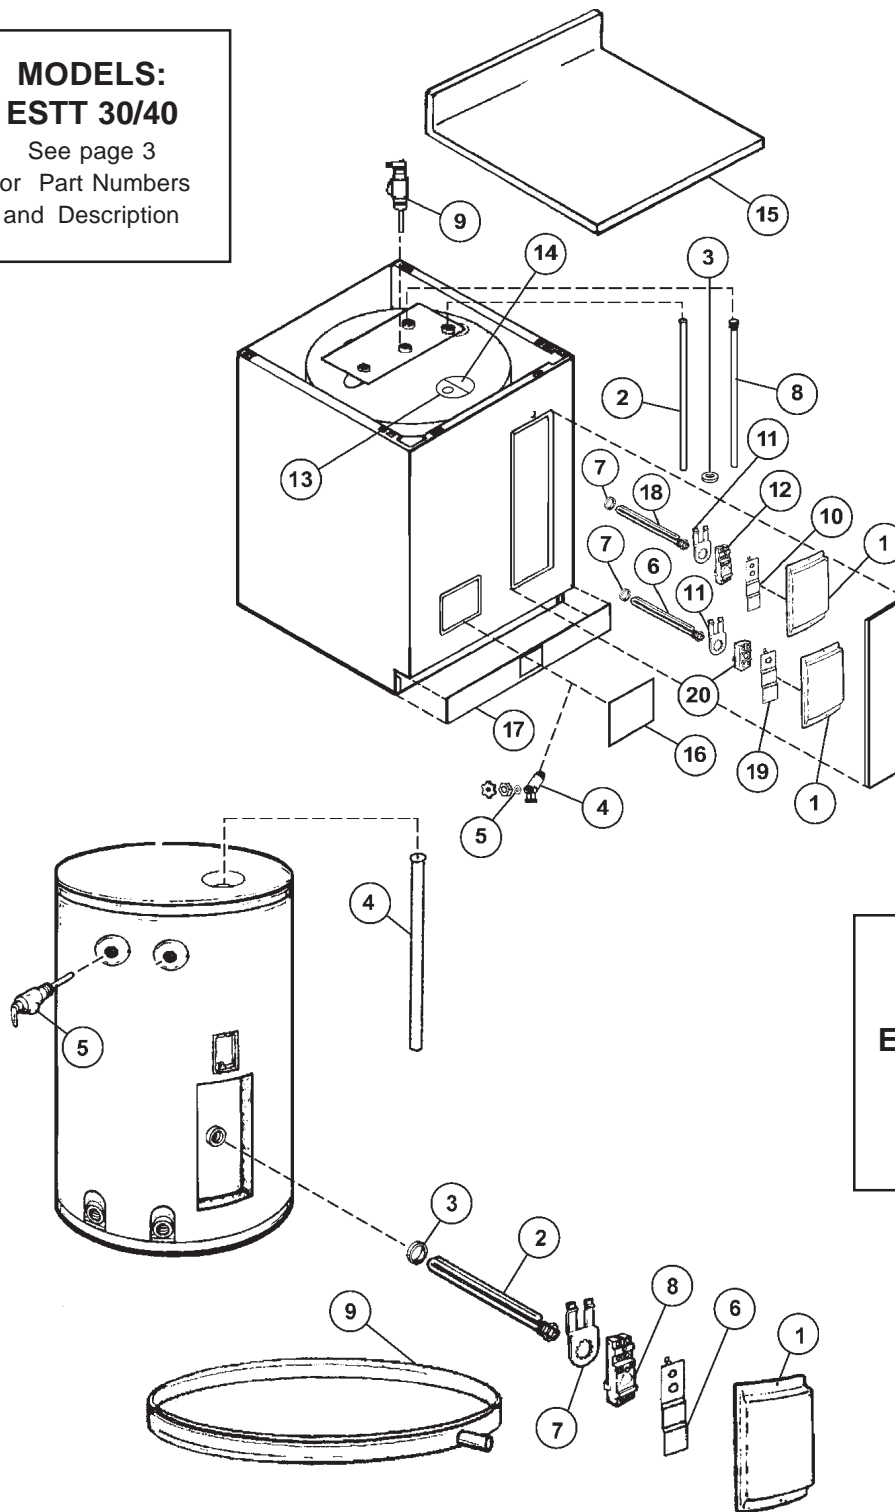

A.O. Smith

Water Heaters

ELECTRIC

RESIDENTIAL WATER HEATER PARTS LIST

MODELS: ESTT 30/40

ELJC 6/15/20

ELSC 6/10/15/20

PROMAX SERIES

**MODELS:
ESTT 30/40**

See page 3
for Part Numbers
and Description

**MODELS:
ELJC 6/15/20
ELSC 6/10/15/20**

See page 2
for Part Numbers
and Description

A.O. Smith Water Heater Parts Fulfillment
125 Southeast Parkway, Franklin, TN 37068
1-800-527-1953
www.hotwater.com