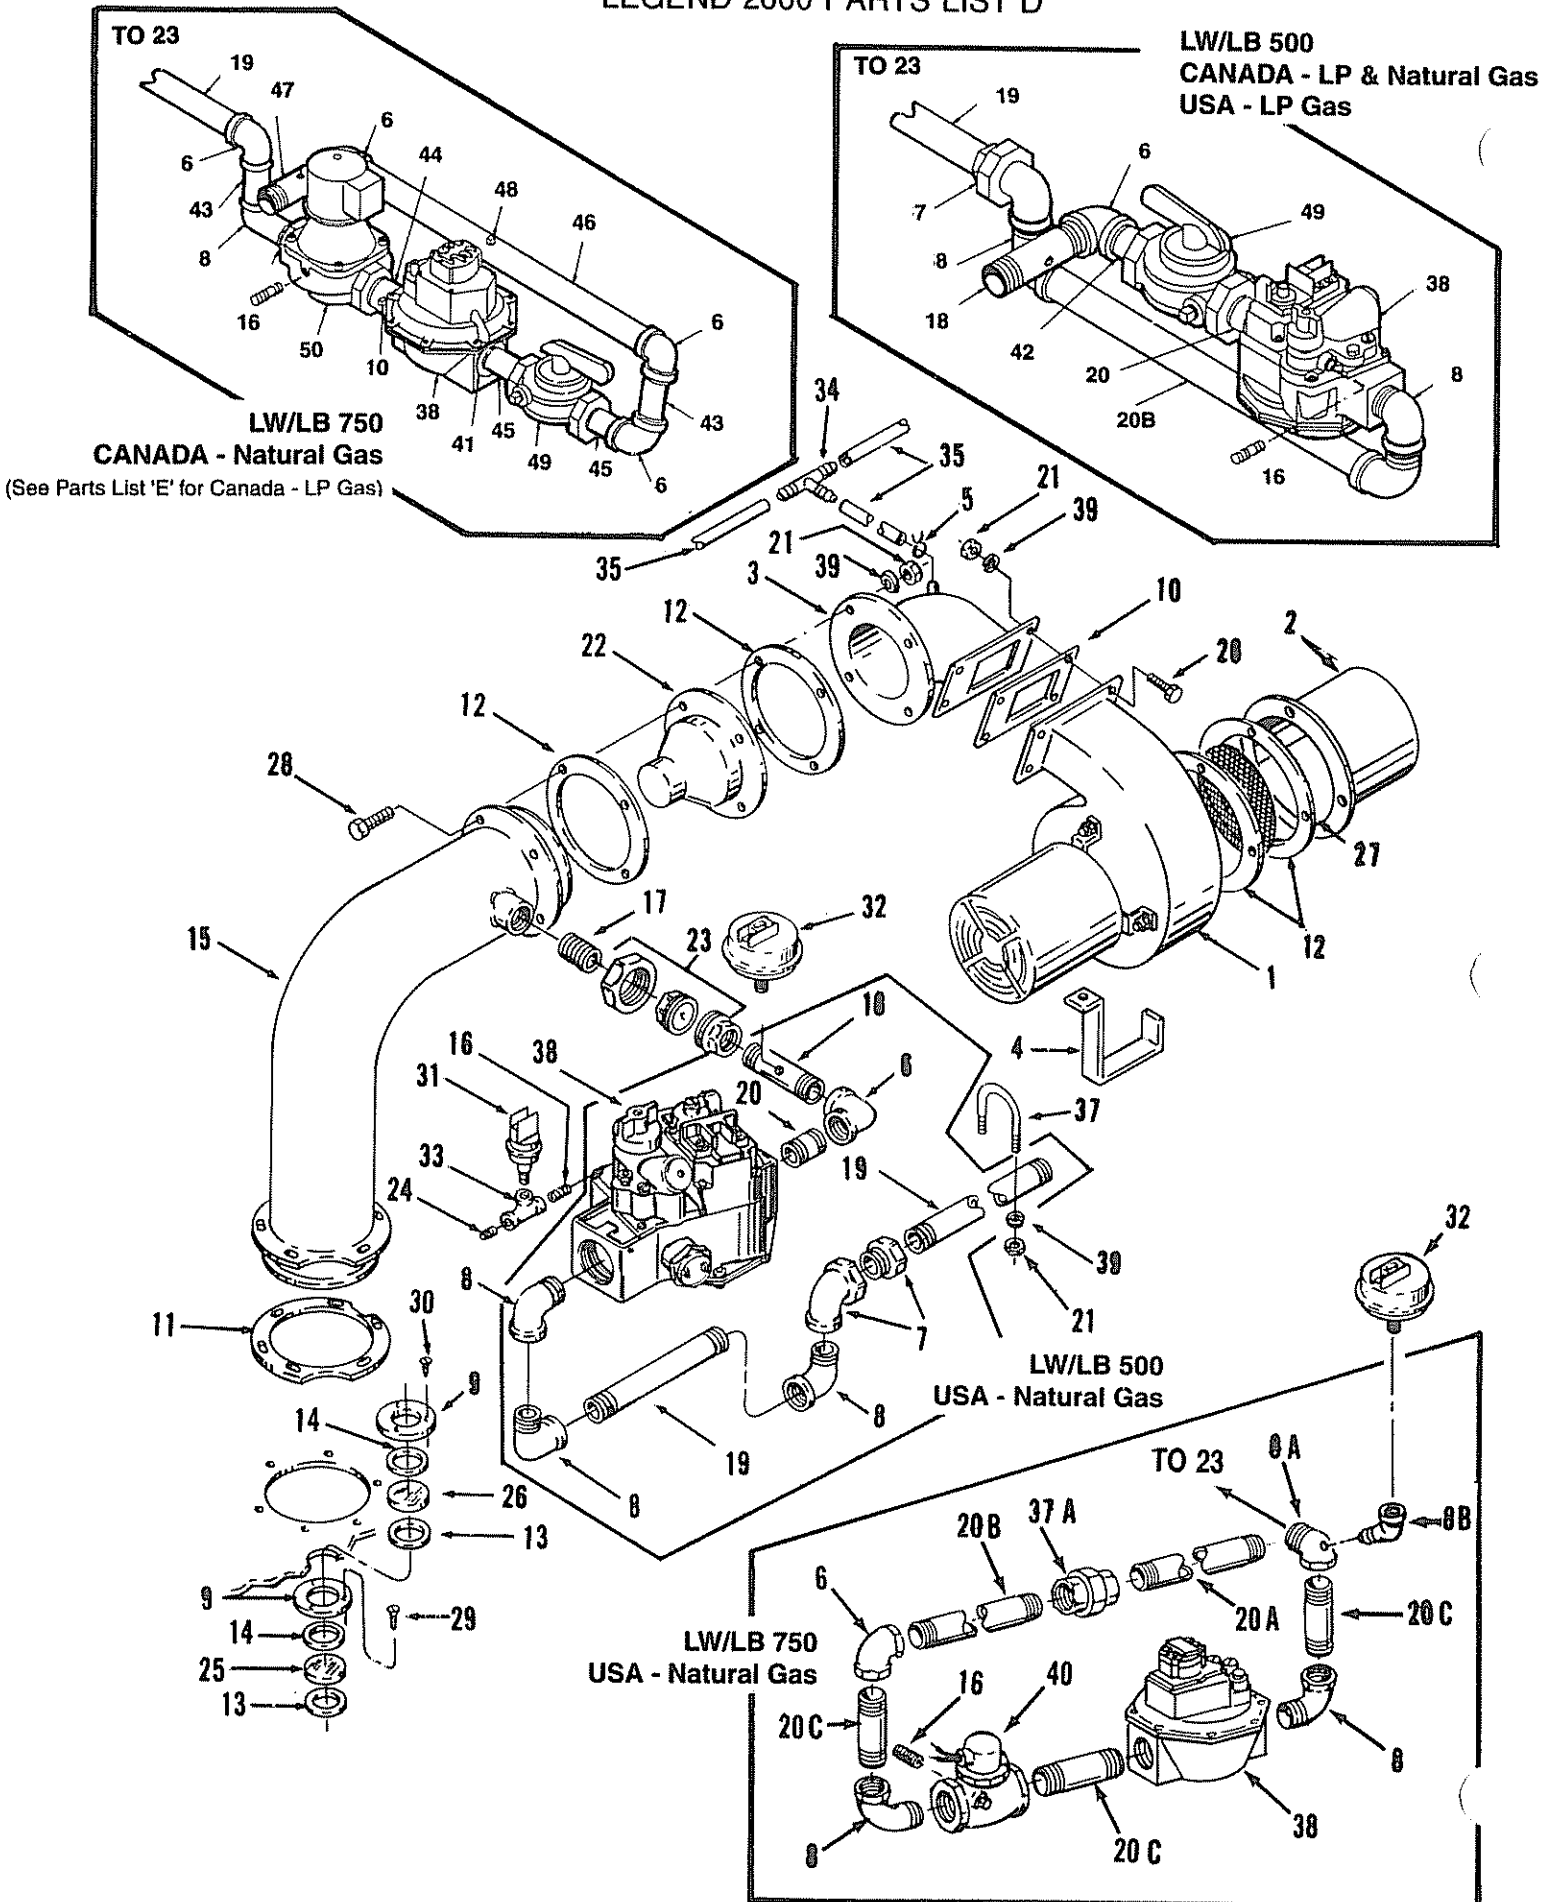

LEGEND 2000 PARTS LIST D

LEGEND 2000 PARTS LIST D

Item	Description	Part Numbers	
		Model 500	Model 750
1	Blower	191652	191652-1
2	Blower Adapter Assembly	191645-1	191645-1
3	Blower Manifold Assembly	191832	191832
4	Bracket, Blower	191773	191773
5	Clamp, Hose	191794	191794
6	Elbow, 1"	1630	1630
7	Elbow, Union 1"	2482-1	2482-1
8	Elbow, Street 1"	190763	190763
8A	Elbow, Street 1" Tapped	----	190763-2
8B	Elbow, Street 1/8" 45°	----	192046
9	Flange, Observation Port	191573	191573
10	Gasket, Blower	191623	191623
11	Gasket, Burner	191564	191564
12	Gasket, Manifold	191565	191565
13	Gasket, Port (1/8" Thick)	191576-1	191576-1
14	Gasket, Port (1/16" Thick)	191576	191576
15	Manifold Assembly	191610	191610
16	Nipple, Close 1/8"	191147-1	191147-1
17	Nipple, Close Stainless	191772	191772
18	Nipple, Tapped	86397-11	----
19	Nipple, 1" x 9 1/2"	86397	86397
20	Nipple, 1" x 2"	1177	1177
20A	Nipple, 1" x 7"	----	086397-1
20B	Nipple, 1" x 14 1/2"	----	086397-6
20C	Nipple, 1" x 3"	----	086397-12
21	Nut, Hex 1/4"	170272	170272
22	Orifice, Air	191903	191903-1
23	Orifice, Union	See Orifice Table	
24	Plug, 1/8" Pipe	3348	3348
25	Port, Observation Lower	191572	191572
26	Port, Observation Upper	191572-1	191572-1
27	Screen, Air Inlet	191959	192041
28	Screw, Cap 1/4"	190960	190960
29	Screw, Flathead #8-32 x 1/2"	191542	191542
30	Screw, Flathead #8-32 x 3/4"	191542-1	191542-1
31	Switch, Low Pressure	191149-1	191149-1
32	Switch, Restricted Flow	191076	191076
33	Tee, 1/8"	40119	40119
34	Tee, Union	191633	191633
35	Tubing, Pressure	191562	191562
37	U-Bolt Assembly	191938-1	191938-1
37A	Union, 1"	----	095515-2
38	Valve, Main Gas	191956-0	078481-2
39	Washer, Lock 1/4"	1006	1006
40	Valve, Solenoid Gas	----	191322
41	Bushing, Face, 1" x 1-1/4"	99376	----
42	Nipple, 1" x 2-1/2"	1179	1179
43	Nipple, 1" x 4"	86397-7	86397-7
44	Nipple, w/Tap, 1-1/4" x 2"	86505-29	----
45	Nipple, 1" Close	1342	----
46	Nipple, w/Tap, 1" x 15-1/2"	86397-13	----
47	Nipple, w/Tap, 1" x 5"	86397-10	----
48	Plug, Pipe, 1/8" NPT	3348	----
49	Valve, Manual Shut-off	3423-4	3423-4
50	Valve, Solenoid	----	192189