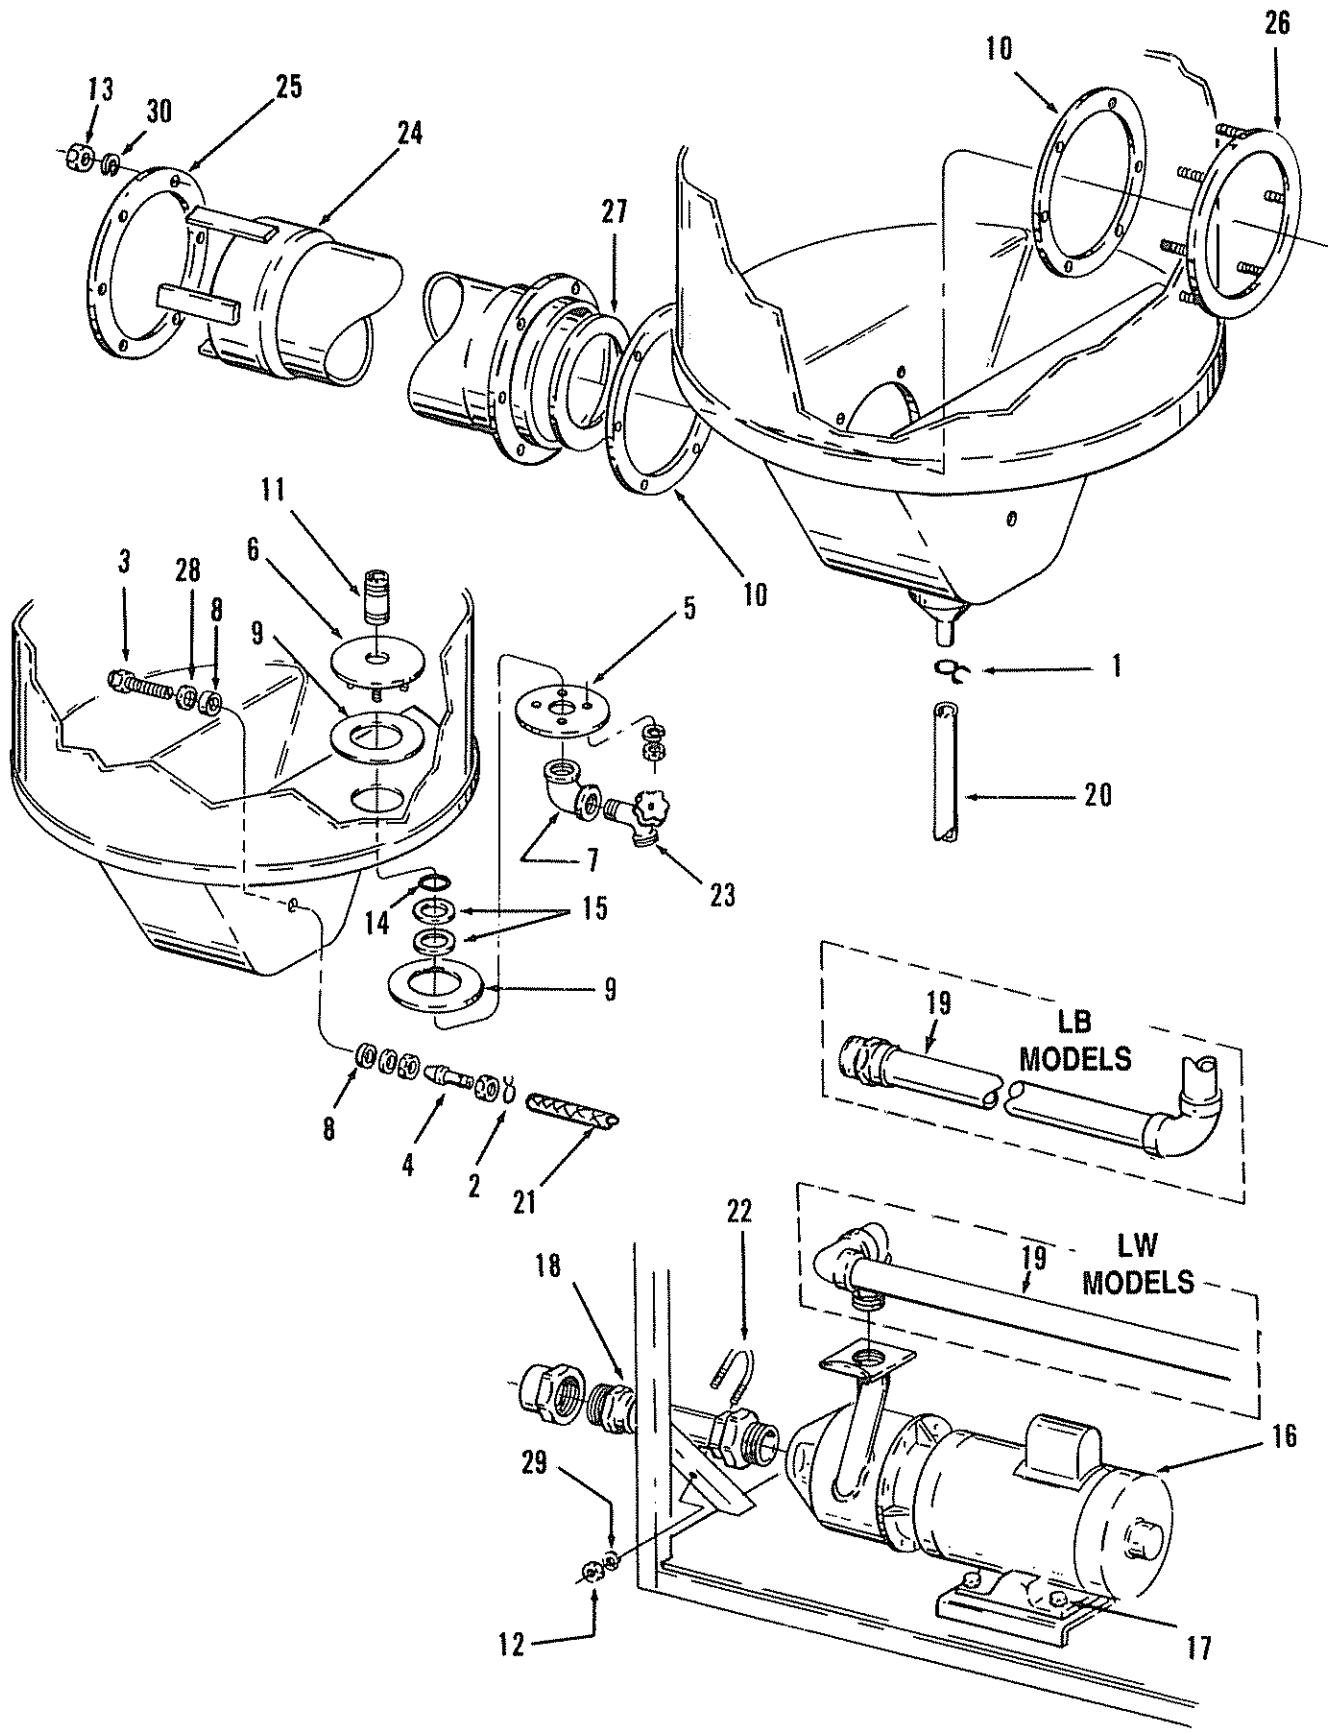

LEGEND 2000 PARTS LIST C

LEGEND 2000 PARTS LIST C

<u>Item</u>	<u>Description</u>	<u>Part Numbers</u>	
		<u>Model 500</u>	<u>Model 750</u>
1	Clamp, Hose (Large)	191794-1	191794-1
2	Clamp, Hose (Small)	191794	191794
3	Connector, Female Bulkhead	191744	191744
4	Connector, Port	191745	191745
5	Drain, Flange	191620	191620
6	Drain, Flange Assembly	191625	191625
7	Elbow	191664	191664
8	Gasket, Blocked Flue	191767	191767
9	Gasket, Drain	191622	191622
10	Gasket, Vent	191683	191683
11	Nipple	20373-15	20373-15
12	Nut, Hex 1/4"	170272	170272
13	Nut, Hex 1/4" Stainless	191769	191769
14	O-Ring	191556-1	191556-1
15	Plate, Drain Seal	191626	191626
16	Pump Assembly, Circulator (LW Models Only)	191552-1	191552-1
17	Screw, Cap 1/4"	190960	190960
18	Tube Assembly, Inlet	191587	191587
19	Tube Assembly, Primary (LW Models)	191688	191688
	Tube Assembly, Primary (L.B Models)	191987	191987
20	Tubing, Condensate	191746	191746
21	Tubing, Pressure	191562	191562
22	U-Bolt Assembly	191938	191938
23	Valve, Drain	26273	26273
24	Vent, Assembly	191687	191687
25	Vent, Flange	191685	191685
26	Vent, Flange Assembly	191686	191686
27	Vent, Restricting Ring	191923	191923
28	Washer, Flat	191766	191766
29	Washer, Lock 1/4"	1006	1006
30	Washer, Lock 1/4" Stainless	191771	191771