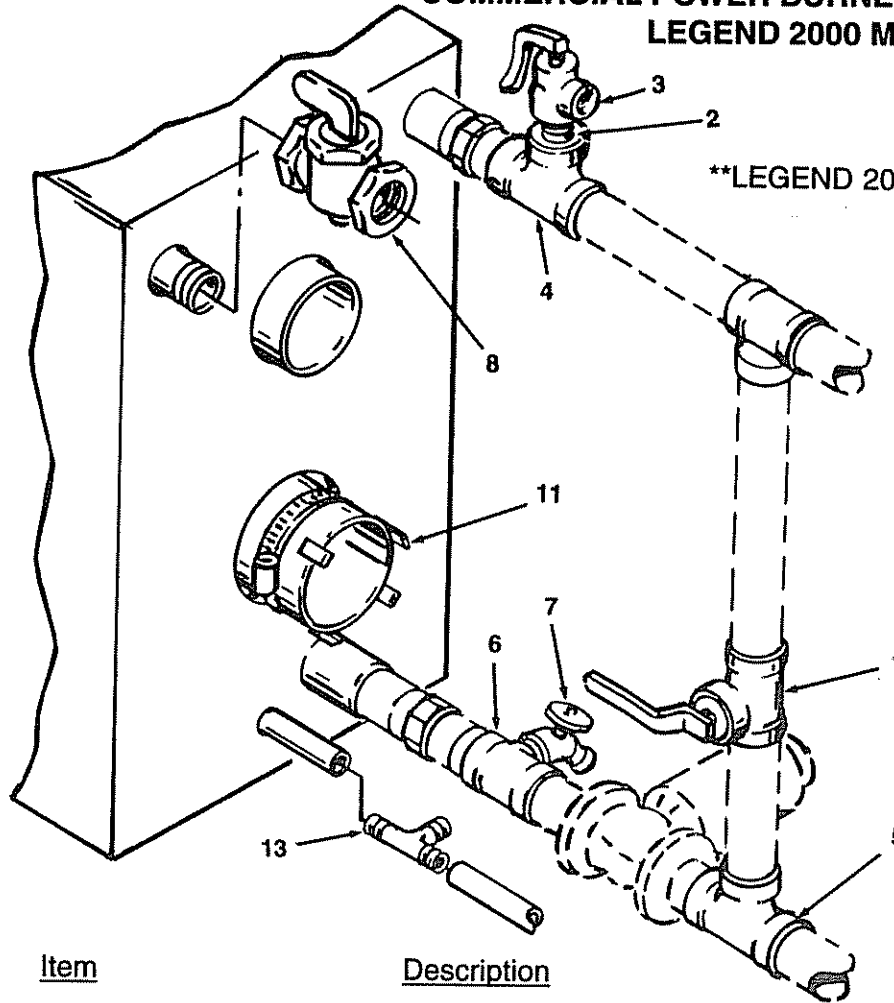

**COMMERCIAL POWER BURNER COPPER BOILER PARTS LIST**  
**LEGEND 2000 MODELS LW/LB-500 & LW/LB-750**  
**SERIES 920 & 951**

\*\*LEGEND 2000 BY-PASS KIT PARTS LIST

Item	Description	Part Numbers	
		Model 500	Model 750
1	Ball Valve .....	191935	191935
2	Hex Reducing Bushing (for use w/relief valve):		
	LW Models .....	91940-1	91940-1
	LB Models .....	91940-1	91940-8
3	Relief Valve:		
	LW Models .....	98883-3	98883-3
	LB Models .....	98883-0	98883-2
4	Tee (for use w/relief valve):		
	LW Models .....	78685-2	78685-2
	LB Models .....	78685-2	78685-5
5	Tee, 2" .....	191584	191584
6	Tee, 2" x 2" x 3/4" .....	078685-4	078685-4
7	Valve, Drain .....	26273	26273
8	Valve, Manual Shutoff .....	----	003423-3
*9	Control, Tank Temp. (LW Models) .....	099058-1	099058-1
*10	Orifice, Gas Assembly .....	See Orifice Table	
11	Vent Patch Assembly .....	192161	192161
*12	Strap Cable .....	099592-2	099592-2
13	Tee, Condensate .....	192040-1	192040-1

\* Not shown

\*\* On LB models the circulating pump must be installed between the boiler inlet and the bypass. LW models have the pump mounted inside the jacket.