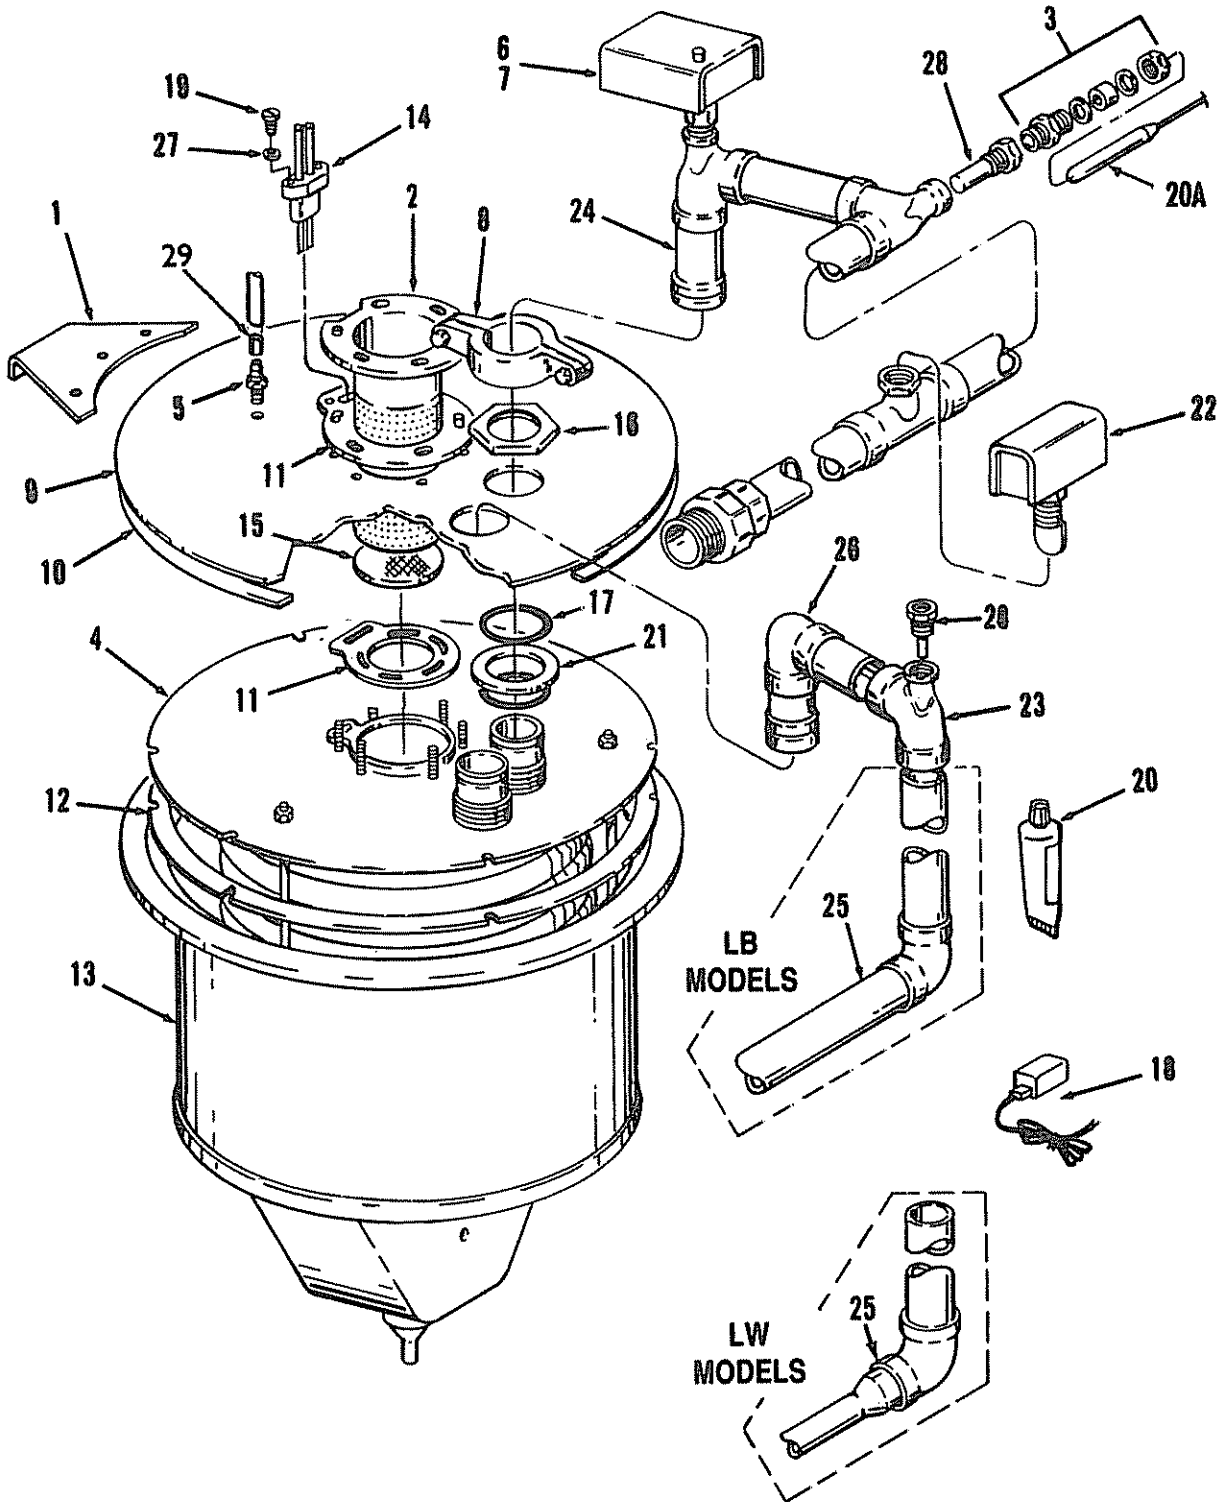

LEGEND 2000 PARTS LIST A

LEGEND 2000 PARTS LIST A

<u>Item</u>	<u>Description</u>	<u>Part Numbers</u>	
		<u>Model 500</u>	<u>Model 750</u>
1	Bracket, Cover	191602	191602
2	Burner and Cone Assembly	191850	191850-1
3	Bushing, Temp. Sensing	191908	191908
4	Combustion Chamber Assembly	191529	191529-1
5	Connector, Hose	191765	191765
6	Control, Dual Limit (for LB)	191671	191671
7	Control, Dual Limit (for LW)	191671-1	191671-1
8	Coupling, Flexible w/Gasket	191780	191780
9	Cover	191548	191548
10	Gasket, Outer	191563-1	191563-1
11	Gasket, Plate Assembly	191564-1	191564-1
12	Gasket, Inner	191563	191563
13	Housing Assembly	191627	191627-2
14	Igniter	191526	191526
15	Insulation, Burner	191618	191618
16	Nut, Manifold	191555	191555
17	O-Ring	191556	191556
18	Power Supply, Temperature Indicator	191905	191905
19	Screw, Machine #8-32 SST	191770	191770
20	Sealer, Silicone	191482-1	191482-1
20A	Sensor, Temperature w/Temperature Indicator	191910	191910
21	Spacer, Ring	191554	191554
22	Switch, Safety Flow	78168	78168
23	Tee, Reducing	191583	191583
24	Tube Assembly, Outlet	191589	191589
25	Tube Assembly, Primary (LW Models)	191688	191688
	Tube Assembly, Primary (LB Models)	191987	191987
26	Tube Assembly, Secondary (LW Models)	191588	191588
	Tube Assembly, Secondary (LB Models)	191588-1	191588-1
27	Washer, Flat #8 SST	191768	191768
28	Well, Temperature Sensor	191907	191907
29	Restrictor, Air-Top Cover	191926-1	191926-1