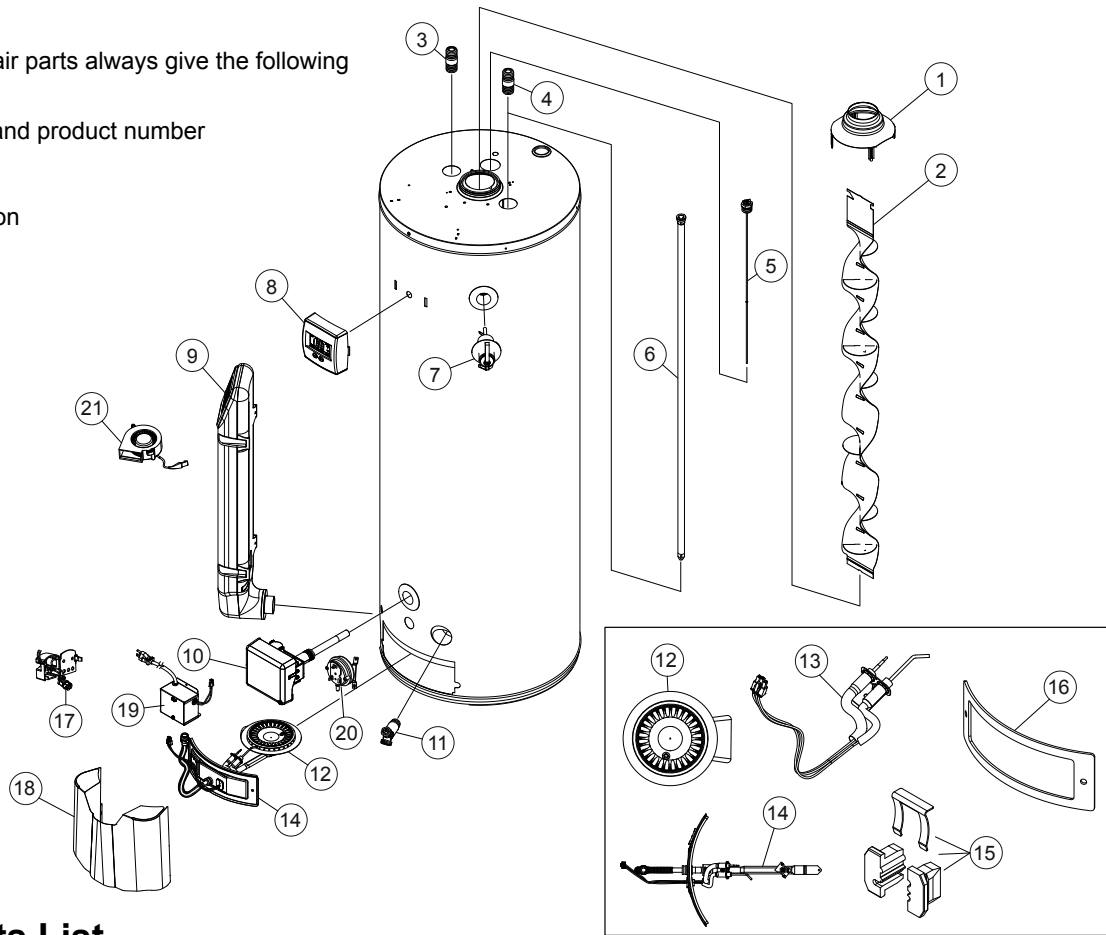

# RESIDENTIAL GAS SERVICE PARTS LIST

When ordering repair parts always give the following information:

1. Model, serial, and product number
2. Type of gas
3. Item number
4. Parts description

## Service Parts List

Item No.	Parts Description	GAHH-40-100	GAHH-50-100
1	Draft Hood	9007362005	9007362005
2	Flue Baffle	9007363005	9007363005
3	Nipple (Hot)	9003719015	9003719015
4	Nipple (Cold)	9003719015	9003719015
5	Anode Rod	9007324005	9007324005
6	Cold Water Inlet Tube	9007364005	9007364005
7	Temperature and Pressure Valve	9000728015	9000728015
8	Control Display	9007319005	9007319005
9	Air Intake Chamber	9007315005	9007315005
10	Gas Control Valve/Thermostat	9007321005	9007321005
11	Drain Valve	9001870015	9001870015
12	Natural Gas Burner	9006948005	9006948005
13	Hot Surface Igniter (HSI)	185760-000	185760-000
14	Manifold Door Assembly - Natural Gas	9007325005	9007361005
15	Manifold Component Block w/Retainer Clip	9006449015	9006449015
16	Manifold Door Gasket	9006141015	9006141015
17	FV Sensor	9005968015	9005968015
18	Outer Door	186295-002	186295-002
19	Electrical Transformer	9007311005	9007311005
20	Pressure Switch	9007323015	9007323015
21	Air Intake Chamber Fan	9007314005	9007314005