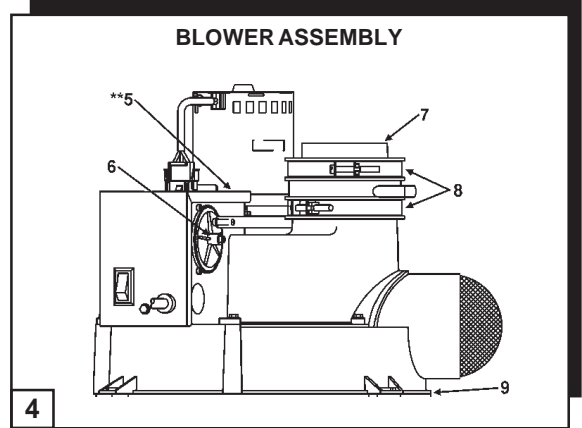

A.O. Smith Water Heaters

GAS

RESIDENTIAL WATER HEATER PARTS LIST
MODELS GPVX-50, 50Q, 50L
SERIES 100, 101

A.O. Smith Water Heater Parts Fulfillment
125 Southeast Parkway
Franklin, TN 37068
1-800-527-1953
www.hotwater.com

Item	Description	GPVX-50	GPVX-50
		GPVX-50Q	GPVX-50L
		100	101
1	..... Anode Aluminum - 6 Year	183523-029	183523-029
2	..... Baffle, Flue	185136-000	185136-000
3	..... Ring, Flue Restrictor	034894-000	034894-000
4	..... Blower Assembly	185331-000	185331-000
5	..... **Limit Switch	183380-004	183380-004
6	..... Pressure Switch	185110-005	185110-005
7	..... Adaptor, Exhaust	185215-000	185215-000
8	..... Hose Clamp - 4"	183545-001	183545-001
9	..... Blower Assembly Gasket	184956-000	184956-000
10	.... Burner Assembly - Natural Gas	185193-006	N/A
10	.... Burner Assembly - Propane Gas	N/A	185194-006
11	.... Burner Head with Door Gasket - Natural	183583-000	N/A
11	.... Burner Head with Door Gasket - Propane	N/A	183220-000
12	.... Igniter Assy, Hot Surface with Door Gasket	184923-000	184923-000
13	.... Orifice, Main Burner with Door Gasket - Natural	181508-026	N/A
13	.... Orifice, Main Burner with Door Gasket - Propane	N/A	181791-042
14	.... Burner Tube Assy with Door Gasket - Natural	184931-005	N/A
14	.... Burner Tube Assy with Door Gasket - Propane	N/A	184932-007
15	.... Inner Door with Door Gasket	183425-000	183425-000
16	.... Inner Door Gasket	183162-000	183162-000
17	.... Viewport Assembly	184470-000	184470-000
18	.... FV Sensor Bracket	185310-000	185310-000
19	.... FV Sensor	184952-000	184952-000
20	.... Combination Gas Valve - Natural	184960-002	N/A
20	.... Combination Gas Valve - Propane	N/A	184960-003
21	.... Outer Door	183458-000	183458-000
22	.... Envelope with Parts	183509-004	183509-004
23	.... Wall Plate, 2"	182787-000	182787-000
24	.... Wall Plate, 3"	181557-000	181557-000
25	.... Wall Plate, 4"	185403-000	185403-000
26	.... Vent Terminal Assembly 2"	183006-000	183006-000
27	.... Vent Terminal Screen 3"	181662-000	181662-000
28	.... Vent Terminal Screen 4"	196070-000	196070-000
29	.... Instruction Sheet - 3" & 4" Screens	185308-000	185308-000
30	.... Instruction Tag - 3" Screens	185287-000	185287-000
31	.... Instruction Tag - 4" Screens	185287-001	185287-001
32	.... Vent Terminal Restrictor - Ring 4"	N/A	N/A
33	.... Instruction Sheet - 3" & 4" Screens & Restrictor Ring	N/A	N/A
34	.... Pipe Insulation (optional)	181639-003	181639-003
35	.... T & P Insulation (optional)	183256-000	183256-000
36	.... Nipples - 5"	184715-000	184715-000
37	.... Spacer Inlet Tube	184011-000	184011-000
38	.... Inlet Tube, Diffuser	183766-029	183766-029
	..... (All Models Except: GPVX-50Q)		
38	.... Inlet Tube, Turbo	183901-032	183901-032
	..... (Only These Models: GPVX-50Q)		
39	.... Valve, Drain - Brass	026273-007	026273-007
39	.... Valve, Drain - Plastic	N/A	N/A
40	.... Valve, T & P Relief	043151-000	043151-000
41	.... Wire Harness	183506-001	183506-001
42	.... Dirt Leg Assembly	181206-001	181206-001
43	.... Air Intake Screen	183159-000	183159-000
44	.... Thermostat Shield (optional)	185424-000	185424-000
45	.... 20" Dia. Aluminum Drain Pan with Side Drain (optional)	9002842	9002842
45	.... 22" Dia. Aluminum Drain Pan with Side Drain (optional)	9002843	9002843
45	.... 24" Dia. Aluminum Drain Pan with Side Drain (optional)	9002844	9002844
45	.... 26" Dia. Aluminum Drain Pan with Side Drain (optional)	9002845	9002845