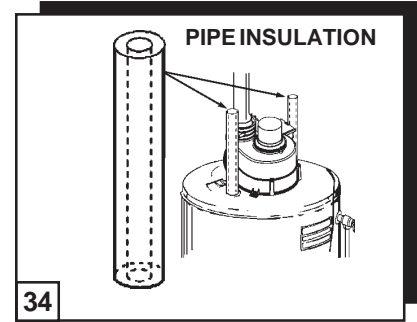

A.O. Smith Water Heaters

GAS

RESIDENTIAL WATER HEATER PARTS LIST
MODELS GPVX-50, 50Q, 50L
SERIES 100, 101

A.O. Smith Water Heater Parts Fulfillment
125 Southeast Parkway
Franklin, TN 37068
1-800-527-1953
www.hotwater.com

Item	Description	GPVX-50	GPVX-50
		GPVX-50Q	GPVX-50L
		100	101
1	..... Anode Aluminum - 6 Year	183523-029	183523-029
2	..... Baffle, Flue	185136-000	185136-000
3	..... Ring, Flue Restrictor	034894-000	034894-000
4	..... Blower Assembly	185331-000	185331-000
5	..... **Limit Switch	183380-004	183380-004
6	..... Pressure Switch	185110-005	185110-005
7	..... Adaptor, Exhaust	185215-000	185215-000
8	..... Hose Clamp - 4"	183545-001	183545-001
9	..... Blower Assembly Gasket	184956-000	184956-000
10	.... Burner Assembly - Natural Gas	185193-006	N/A
10	.... Burner Assembly - Propane Gas	N/A	185194-006
11	.... Burner Head with Door Gasket - Natural	183583-000	N/A
11	.... Burner Head with Door Gasket - Propane	N/A	183220-000
12	.... Igniter Assy, Hot Surface with Door Gasket	184923-000	184923-000
13	.... Orifice, Main Burner with Door Gasket - Natural	181508-026	N/A
13	.... Orifice, Main Burner with Door Gasket - Propane	N/A	181791-042
14	.... Burner Tube Assy with Door Gasket - Natural	184931-005	N/A
14	.... Burner Tube Assy with Door Gasket - Propane	N/A	184932-007
15	.... Inner Door with Door Gasket	183425-000	183425-000
16	.... Inner Door Gasket	183162-000	183162-000
17	.... Viewport Assembly	184470-000	184470-000
18	.... FV Sensor Bracket	185310-000	185310-000
19	.... FV Sensor	184952-000	184952-000
20	.... Combination Gas Valve - Natural	184960-002	N/A
20	.... Combination Gas Valve - Propane	N/A	184960-003
21	.... Outer Door	183458-000	183458-000
22	.... Envelope with Parts	183509-004	183509-004
23	.... Wall Plate, 2"	182787-000	182787-000
24	.... Wall Plate, 3"	181557-000	181557-000
25	.... Wall Plate, 4"	185403-000	185403-000
26	.... Vent Terminal Assembly 2"	183006-000	183006-000
27	.... Vent Terminal Screen 3"	181662-000	181662-000
28	.... Vent Terminal Screen 4"	196070-000	196070-000
29	.... Instruction Sheet - 3" & 4" Screens	185308-000	185308-000
30	.... Instruction Tag - 3" Screens	185287-000	185287-000
31	.... Instruction Tag - 4" Screens	185287-001	185287-001
32	.... Vent Terminal Restrictor - Ring 4"	N/A	N/A
33	.... Instruction Sheet - 3" & 4" Screens & Restrictor Ring	N/A	N/A
34	.... Pipe Insulation (optional)	181639-003	181639-003
35	.... T & P Insulation (optional)	183256-000	183256-000
36	.... Nipples - 5"	184715-000	184715-000
37	.... Spacer Inlet Tube	184011-000	184011-000
38	.... Inlet Tube, Diffuser	183766-029	183766-029
	..... (All Models Except: GPVX-50Q)		
38	.... Inlet Tube, Turbo	183901-032	183901-032
	..... (Only These Models: GPVX-50Q)		
39	.... Valve, Drain - Brass	026273-007	026273-007
39	.... Valve, Drain - Plastic	N/A	N/A
40	.... Valve, T & P Relief	043151-000	043151-000
41	.... Wire Harness	183506-001	183506-001
42	.... Dirt Leg Assembly	181206-001	181206-001
43	.... Air Intake Screen	183159-000	183159-000
44	.... Thermostat Shield (optional)	185424-000	185424-000
45	.... 20" Dia. Aluminum Drain Pan with Side Drain (optional)	9002842	9002842
45	.... 22" Dia. Aluminum Drain Pan with Side Drain (optional)	9002843	9002843
45	.... 24" Dia. Aluminum Drain Pan with Side Drain (optional)	9002844	9002844
45	.... 26" Dia. Aluminum Drain Pan with Side Drain (optional)	9002845	9002845