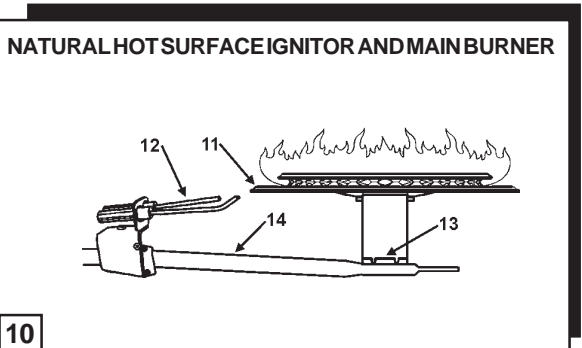

A.O. Smith Water Heaters

GAS

RESIDENTIAL WATER HEATER PARTS LIST
MODELS GPVX-50, 50Q, 50L
SERIES 100, 101

A.O. Smith Water Heater Parts Fulfillment
125 Southeast Parkway
Franklin, TN 37068
1-800-527-1953
www.hotwater.com

Item	Description	GPVX-50	GPVX-50
		GPVX-50Q	GPVX-50L
		100	101
1	..... Anode Aluminum - 6 Year	183523-029	183523-029
2	..... Baffle, Flue	185136-000	185136-000
3	..... Ring, Flue Restrictor	034894-000	034894-000
4	..... Blower Assembly	185331-000	185331-000
5	..... **Limit Switch	183380-004	183380-004
6	..... Pressure Switch	185110-005	185110-005
7	..... Adaptor, Exhaust	185215-000	185215-000
8	..... Hose Clamp - 4"	183545-001	183545-001
9	..... Blower Assembly Gasket	184956-000	184956-000
10	.... Burner Assembly - Natural Gas	185193-006	N/A
10	.... Burner Assembly - Propane Gas	N/A	185194-006
11	.... Burner Head with Door Gasket - Natural	183583-000	N/A
11	.... Burner Head with Door Gasket - Propane	N/A	183220-000
12	.... Igniter Assy, Hot Surface with Door Gasket	184923-000	184923-000
13	.... Orifice, Main Burner with Door Gasket - Natural	181508-026	N/A
13	.... Orifice, Main Burner with Door Gasket - Propane	N/A	181791-042
14	.... Burner Tube Assy with Door Gasket - Natural	184931-005	N/A
14	.... Burner Tube Assy with Door Gasket - Propane	N/A	184932-007
15	.... Inner Door with Door Gasket	183425-000	183425-000
16	.... Inner Door Gasket	183162-000	183162-000
17	.... Viewport Assembly	184470-000	184470-000
18	.... FV Sensor Bracket	185310-000	185310-000
19	.... FV Sensor	184952-000	184952-000
20	.... Combination Gas Valve - Natural	184960-002	N/A
20	.... Combination Gas Valve - Propane	N/A	184960-003
21	.... Outer Door	183458-000	183458-000
22	.... Envelope with Parts	183509-004	183509-004
23	.... Wall Plate, 2"	182787-000	182787-000
24	.... Wall Plate, 3"	181557-000	181557-000
25	.... Wall Plate, 4"	185403-000	185403-000
26	.... Vent Terminal Assembly 2"	183006-000	183006-000
27	.... Vent Terminal Screen 3"	181662-000	181662-000
28	.... Vent Terminal Screen 4"	196070-000	196070-000
29	.... Instruction Sheet - 3" & 4" Screens	185308-000	185308-000
30	.... Instruction Tag - 3" Screens	185287-000	185287-000
31	.... Instruction Tag - 4" Screens	185287-001	185287-001
32	.... Vent Terminal Restrictor - Ring 4"	N/A	N/A
33	.... Instruction Sheet - 3" & 4" Screens & Restrictor Ring	N/A	N/A
34	.... Pipe Insulation (optional)	181639-003	181639-003
35	.... T & P Insulation (optional)	183256-000	183256-000
36	.... Nipples - 5"	184715-000	184715-000
37	.... Spacer Inlet Tube	184011-000	184011-000
38	.... Inlet Tube, Diffuser	183766-029	183766-029
	..... (All Models Except: GPVX-50Q)		
38	.... Inlet Tube, Turbo	183901-032	183901-032
	..... (Only These Models: GPVX-50Q)		
39	.... Valve, Drain - Brass	026273-007	026273-007
39	.... Valve, Drain - Plastic	N/A	N/A
40	.... Valve, T & P Relief	043151-000	043151-000
41	.... Wire Harness	183506-001	183506-001
42	.... Dirt Leg Assembly	181206-001	181206-001
43	.... Air Intake Screen	183159-000	183159-000
44	.... Thermostat Shield (optional)	185424-000	185424-000
45	.... 20" Dia. Aluminum Drain Pan with Side Drain (optional)	9002842	9002842
45	.... 22" Dia. Aluminum Drain Pan with Side Drain (optional)	9002843	9002843
45	.... 24" Dia. Aluminum Drain Pan with Side Drain (optional)	9002844	9002844
45	.... 26" Dia. Aluminum Drain Pan with Side Drain (optional)	9002845	9002845