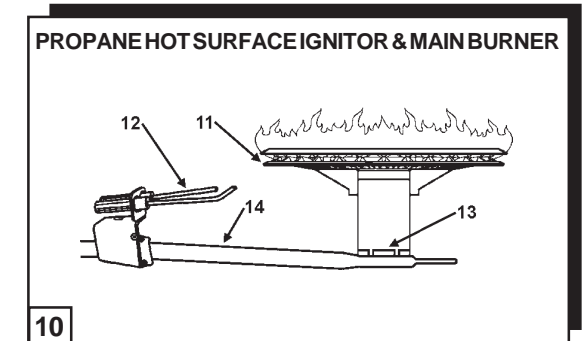

A.O. Smith Water Heaters

GAS

RESIDENTIAL WATER HEATER PARTS LIST
MODELS GPVX-50, 50Q, 50L
SERIES 100, 101

A.O. Smith Water Heater Parts Fulfillment
125 Southeast Parkway
Franklin, TN 37068
1-800-527-1953
www.hotwater.com

Item	Description	GPVX-50	GPVX-50
		GPVX-50Q	GPVX-50L
		100	101
1	..... Anode Aluminum - 6 Year	183523-029	183523-029
2	..... Baffle, Flue	185136-000	185136-000
3	..... Ring, Flue Restrictor	034894-000	034894-000
4	..... Blower Assembly	185331-000	185331-000
5	..... **Limit Switch	183380-004	183380-004
6	..... Pressure Switch	185110-005	185110-005
7	..... Adaptor, Exhaust	185215-000	185215-000
8	..... Hose Clamp - 4"	183545-001	183545-001
9	..... Blower Assembly Gasket	184956-000	184956-000
10	.... Burner Assembly - Natural Gas	185193-006	N/A
10	.... Burner Assembly - Propane Gas	N/A	185194-006
11	.... Burner Head with Door Gasket - Natural	183583-000	N/A
11	.... Burner Head with Door Gasket - Propane	N/A	183220-000
12	.... Igniter Assy, Hot Surface with Door Gasket	184923-000	184923-000
13	.... Orifice, Main Burner with Door Gasket - Natural	181508-026	N/A
13	.... Orifice, Main Burner with Door Gasket - Propane	N/A	181791-042
14	.... Burner Tube Assy with Door Gasket - Natural	184931-005	N/A
14	.... Burner Tube Assy with Door Gasket - Propane	N/A	184932-007
15	.... Inner Door with Door Gasket	183425-000	183425-000
16	.... Inner Door Gasket	183162-000	183162-000
17	.... Viewport Assembly	184470-000	184470-000
18	.... FV Sensor Bracket	185310-000	185310-000
19	.... FV Sensor	184952-000	184952-000
20	.... Combination Gas Valve - Natural	184960-002	N/A
20	.... Combination Gas Valve - Propane	N/A	184960-003
21	.... Outer Door	183458-000	183458-000
22	.... Envelope with Parts	183509-004	183509-004
23	.... Wall Plate, 2"	182787-000	182787-000
24	.... Wall Plate, 3"	181557-000	181557-000
25	.... Wall Plate, 4"	185403-000	185403-000
26	.... Vent Terminal Assembly 2"	183006-000	183006-000
27	.... Vent Terminal Screen 3"	181662-000	181662-000
28	.... Vent Terminal Screen 4"	196070-000	196070-000
29	.... Instruction Sheet - 3" & 4" Screens	185308-000	185308-000
30	.... Instruction Tag - 3" Screens	185287-000	185287-000
31	.... Instruction Tag - 4" Screens	185287-001	185287-001
32	.... Vent Terminal Restrictor - Ring 4"	N/A	N/A
33	.... Instruction Sheet - 3" & 4" Screens & Restrictor Ring	N/A	N/A
34	.... Pipe Insulation (optional)	181639-003	181639-003
35	.... T & P Insulation (optional)	183256-000	183256-000
36	.... Nipples - 5"	184715-000	184715-000
37	.... Spacer Inlet Tube	184011-000	184011-000
38	.... Inlet Tube, Diffuser	183766-029	183766-029
	..... (All Models Except: GPVX-50Q)		
38	.... Inlet Tube, Turbo	183901-032	183901-032
	..... (Only These Models: GPVX-50Q)		
39	.... Valve, Drain - Brass	026273-007	026273-007
39	.... Valve, Drain - Plastic	N/A	N/A
40	.... Valve, T & P Relief	043151-000	043151-000
41	.... Wire Harness	183506-001	183506-001
42	.... Dirt Leg Assembly	181206-001	181206-001
43	.... Air Intake Screen	183159-000	183159-000
44	.... Thermostat Shield (optional)	185424-000	185424-000
45	.... 20" Dia. Aluminum Drain Pan with Side Drain (optional)	9002842	9002842
45	.... 22" Dia. Aluminum Drain Pan with Side Drain (optional)	9002843	9002843
45	.... 24" Dia. Aluminum Drain Pan with Side Drain (optional)	9002844	9002844
45	.... 26" Dia. Aluminum Drain Pan with Side Drain (optional)	9002845	9002845