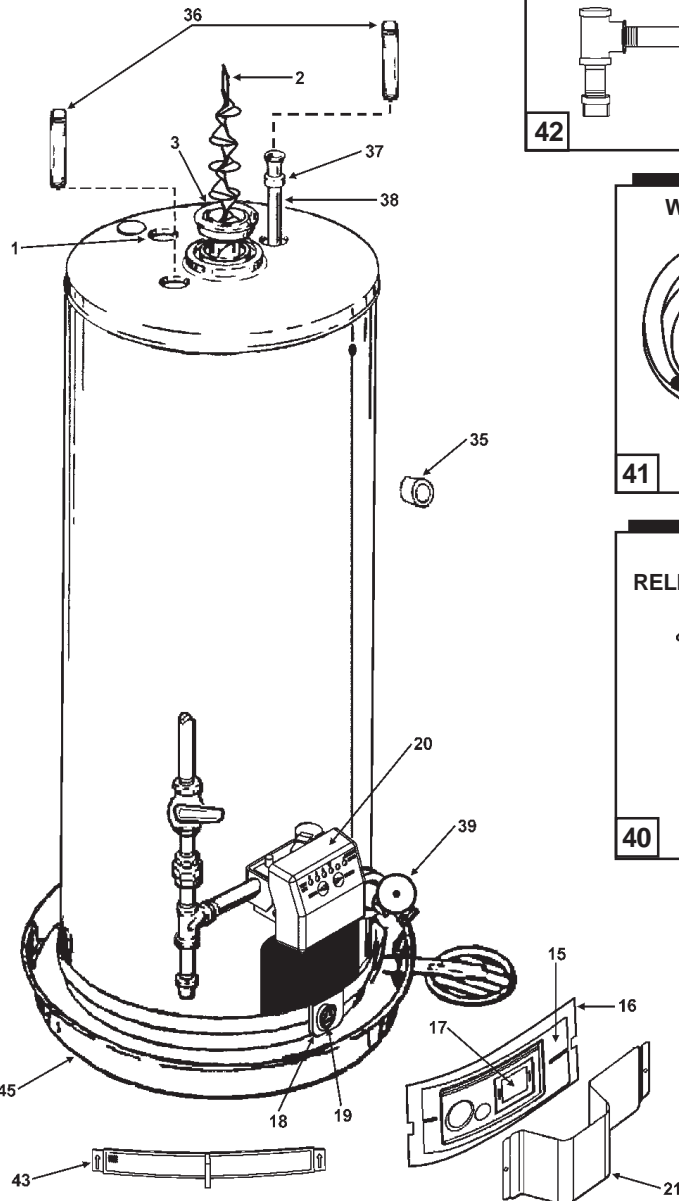

A.O. Smith Water Heaters

GAS

RESIDENTIAL WATER HEATER PARTS LIST
MODELS GPVX-50, 50Q, 50L
SERIES 100, 101

A.O. Smith Water Heater Parts Fulfillment
125 Southeast Parkway
Franklin, TN 37068
1-800-527-1953
www.hotwater.com

Item	Description	GPVX-50	GPVX-50
		GPVX-50Q	GPVX-50L
		100	101
1	..... Anode Aluminum - 6 Year	183523-029	183523-029
2	..... Baffle, Flue	185136-000	185136-000
3	..... Ring, Flue Restrictor	034894-000	034894-000
4	..... Blower Assembly	185331-000	185331-000
5	..... **Limit Switch	183380-004	183380-004
6	..... Pressure Switch	185110-005	185110-005
7	..... Adaptor, Exhaust	185215-000	185215-000
8	..... Hose Clamp - 4"	183545-001	183545-001
9	..... Blower Assembly Gasket	184956-000	184956-000
10	.... Burner Assembly - Natural Gas	185193-006	N/A
10	.... Burner Assembly - Propane Gas	N/A	185194-006
11	.... Burner Head with Door Gasket - Natural	183583-000	N/A
11	.... Burner Head with Door Gasket - Propane	N/A	183220-000
12	.... Igniter Assy, Hot Surface with Door Gasket	184923-000	184923-000
13	.... Orifice, Main Burner with Door Gasket - Natural	181508-026	N/A
13	.... Orifice, Main Burner with Door Gasket - Propane	N/A	181791-042
14	.... Burner Tube Assy with Door Gasket - Natural	184931-005	N/A
14	.... Burner Tube Assy with Door Gasket - Propane	N/A	184932-007
15	.... Inner Door with Door Gasket	183425-000	183425-000
16	.... Inner Door Gasket	183162-000	183162-000
17	.... Viewport Assembly	184470-000	184470-000
18	.... FV Sensor Bracket	185310-000	185310-000
19	.... FV Sensor	184952-000	184952-000
20	.... Combination Gas Valve - Natural	184960-002	N/A
20	.... Combination Gas Valve - Propane	N/A	184960-003
21	.... Outer Door	183458-000	183458-000
22	.... Envelope with Parts	183509-004	183509-004
23	.... Wall Plate, 2"	182787-000	182787-000
24	.... Wall Plate, 3"	181557-000	181557-000
25	.... Wall Plate, 4"	185403-000	185403-000
26	.... Vent Terminal Assembly 2"	183006-000	183006-000
27	.... Vent Terminal Screen 3"	181662-000	181662-000
28	.... Vent Terminal Screen 4"	196070-000	196070-000
29	.... Instruction Sheet - 3" & 4" Screens	185308-000	185308-000
30	.... Instruction Tag - 3" Screens	185287-000	185287-000
31	.... Instruction Tag - 4" Screens	185287-001	185287-001
32	.... Vent Terminal Restrictor - Ring 4"	N/A	N/A
33	.... Instruction Sheet - 3" & 4" Screens & Restrictor Ring	N/A	N/A
34	.... Pipe Insulation (optional)	181639-003	181639-003
35	.... T & P Insulation (optional)	183256-000	183256-000
36	.... Nipples - 5"	184715-000	184715-000
37	.... Spacer Inlet Tube	184011-000	184011-000
38	.... Inlet Tube, Diffuser	183766-029	183766-029
	..... (All Models Except: GPVX-50Q)		
38	.... Inlet Tube, Turbo	183901-032	183901-032
	..... (Only These Models: GPVX-50Q)		
39	.... Valve, Drain - Brass	026273-007	026273-007
39	.... Valve, Drain - Plastic	N/A	N/A
40	.... Valve, T & P Relief	043151-000	043151-000
41	.... Wire Harness	183506-001	183506-001
42	.... Dirt Leg Assembly	181206-001	181206-001
43	.... Air Intake Screen	183159-000	183159-000
44	.... Thermostat Shield (optional)	185424-000	185424-000
45	.... 20" Dia. Aluminum Drain Pan with Side Drain (optional)	9002842	9002842
45	.... 22" Dia. Aluminum Drain Pan with Side Drain (optional)	9002843	9002843
45	.... 24" Dia. Aluminum Drain Pan with Side Drain (optional)	9002844	9002844
45	.... 26" Dia. Aluminum Drain Pan with Side Drain (optional)	9002845	9002845