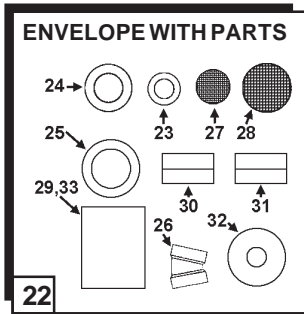

A.O. Smith Water Heaters

GAS

RESIDENTIAL WATER HEATER PARTS LIST
MODELS GPVX-50, 50Q, 50L
SERIES 100, 101

A.O. Smith Water Heater Parts Fulfillment
125 Southeast Parkway
Franklin, TN 37068
1-800-527-1953
www.hotwater.com

Item	Description	GPVX-50	GPVX-50
		GPVX-50Q	GPVX-50L
		100	101
1	..... Anode Aluminum - 6 Year	183523-029	183523-029
2	..... Baffle, Flue	185136-000	185136-000
3	..... Ring, Flue Restrictor	034894-000	034894-000
4	..... Blower Assembly	185331-000	185331-000
5	..... **Limit Switch	183380-004	183380-004
6	..... Pressure Switch	185110-005	185110-005
7	..... Adaptor, Exhaust	185215-000	185215-000
8	..... Hose Clamp - 4"	183545-001	183545-001
9	..... Blower Assembly Gasket	184956-000	184956-000
10	.... Burner Assembly - Natural Gas	185193-006	N/A
10	.... Burner Assembly - Propane Gas	N/A	185194-006
11	.... Burner Head with Door Gasket - Natural	183583-000	N/A
11	.... Burner Head with Door Gasket - Propane	N/A	183220-000
12	.... Igniter Assy, Hot Surface with Door Gasket	184923-000	184923-000
13	.... Orifice, Main Burner with Door Gasket - Natural	181508-026	N/A
13	.... Orifice, Main Burner with Door Gasket - Propane	N/A	181791-042
14	.... Burner Tube Assy with Door Gasket - Natural	184931-005	N/A
14	.... Burner Tube Assy with Door Gasket - Propane	N/A	184932-007
15	.... Inner Door with Door Gasket	183425-000	183425-000
16	.... Inner Door Gasket	183162-000	183162-000
17	.... Viewport Assembly	184470-000	184470-000
18	.... FV Sensor Bracket	185310-000	185310-000
19	.... FV Sensor	184952-000	184952-000
20	.... Combination Gas Valve - Natural	184960-002	N/A
20	.... Combination Gas Valve - Propane	N/A	184960-003
21	.... Outer Door	183458-000	183458-000
22	.... Envelope with Parts	183509-004	183509-004
23	.... Wall Plate, 2"	182787-000	182787-000
24	.... Wall Plate, 3"	181557-000	181557-000
25	.... Wall Plate, 4"	185403-000	185403-000
26	.... Vent Terminal Assembly 2"	183006-000	183006-000
27	.... Vent Terminal Screen 3"	181662-000	181662-000
28	.... Vent Terminal Screen 4"	196070-000	196070-000
29	.... Instruction Sheet - 3" & 4" Screens	185308-000	185308-000
30	.... Instruction Tag - 3" Screens	185287-000	185287-000
31	.... Instruction Tag - 4" Screens	185287-001	185287-001
32	.... Vent Terminal Restrictor - Ring 4"	N/A	N/A
33	.... Instruction Sheet - 3" & 4" Screens & Restrictor Ring	N/A	N/A
34	.... Pipe Insulation (optional)	181639-003	181639-003
35	.... T & P Insulation (optional)	183256-000	183256-000
36	.... Nipples - 5"	184715-000	184715-000
37	.... Spacer Inlet Tube	184011-000	184011-000
38	.... Inlet Tube, Diffuser	183766-029	183766-029
	..... (All Models Except: GPVX-50Q)		
38	.... Inlet Tube, Turbo	183901-032	183901-032
	..... (Only These Models: GPVX-50Q)		
39	.... Valve, Drain - Brass	026273-007	026273-007
39	.... Valve, Drain - Plastic	N/A	N/A
40	.... Valve, T & P Relief	043151-000	043151-000
41	.... Wire Harness	183506-001	183506-001
42	.... Dirt Leg Assembly	181206-001	181206-001
43	.... Air Intake Screen	183159-000	183159-000
44	.... Thermostat Shield (optional)	185424-000	185424-000
45	.... 20" Dia. Aluminum Drain Pan with Side Drain (optional)	9002842	9002842
45	.... 22" Dia. Aluminum Drain Pan with Side Drain (optional)	9002843	9002843
45	.... 24" Dia. Aluminum Drain Pan with Side Drain (optional)	9002844	9002844
45	.... 26" Dia. Aluminum Drain Pan with Side Drain (optional)	9002845	9002845