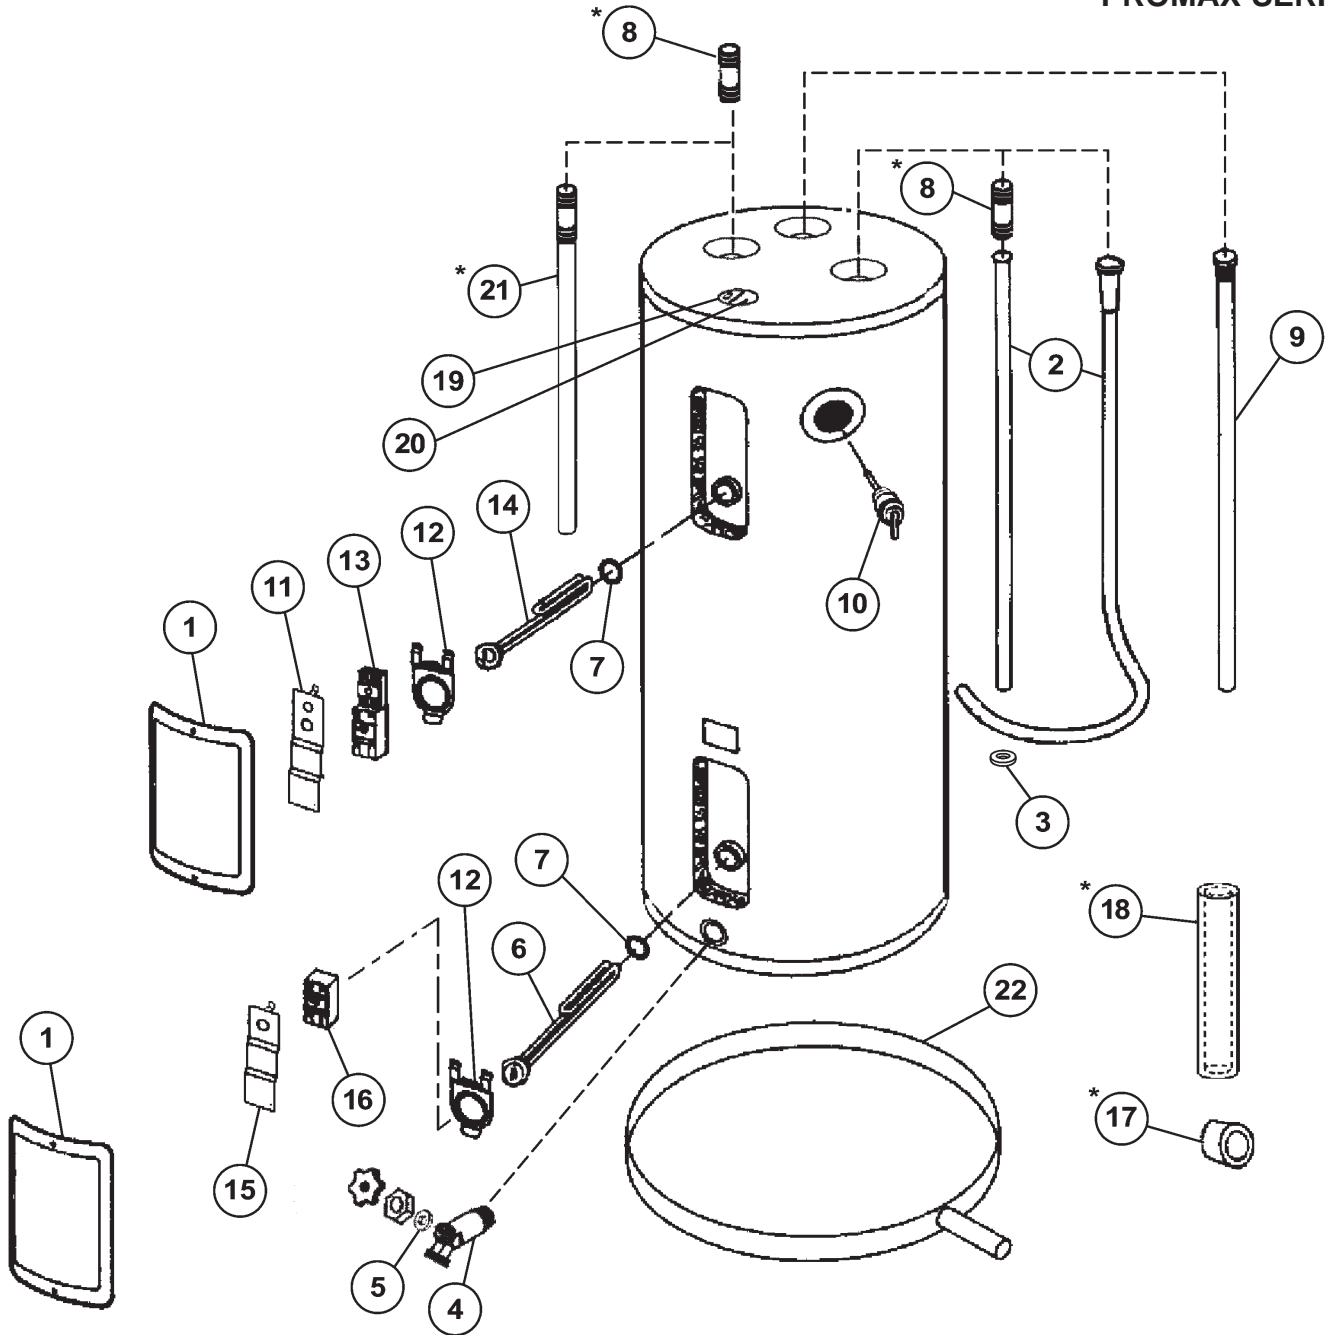

A.O. Smith

Water Heaters

ELECTRIC

RESIDENTIAL WATER HEATER PARTS LIST
MODELS: ECT-30/40/52/55/66/80/120
ECL-30/40/50, ECLN-40
ECS-30/40/50
PROMAX SERIES

A.O. SMITH WATER PRODUCTS CO., INC.
500 Tennessee Waltz Parkway, Ashland City, TN 37015
Phone: 800-821-2017 • Fax: 800-644-9306
www.hotwater.com • email: parts@hotwater.com