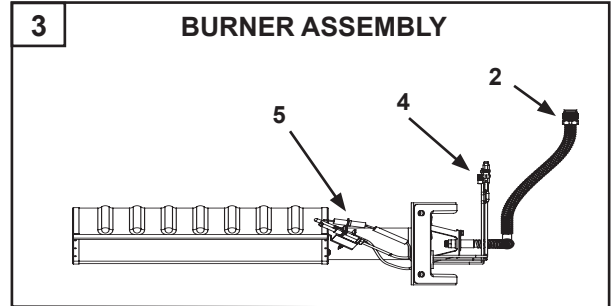

COMMERCIAL GAS REPLACEMENT PARTS LIST

A. O. Smith Water Heater Parts Fulfillment
125 Southeast Parkway • Franklin, TN 37068
www.hotwater.com • 1-800-433-2545

MODEL: BL 80 /BL 100
SERIES 100