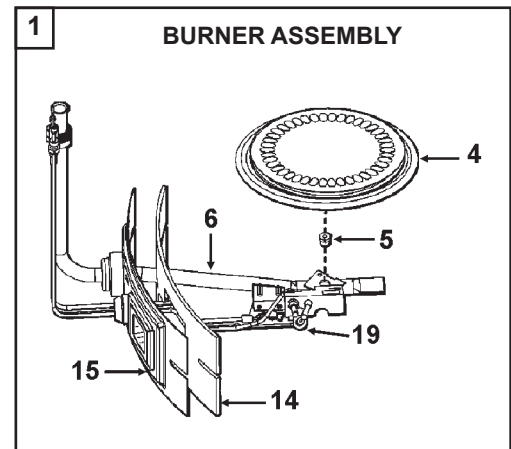

A. O. Smith Water Heater Parts Fulfillment • phone: 1-800-433-2545 • www.hotwater.com

Item	Description	
1.....	Air Intake Screen.....	9003406
2.....	Anode Rod.....	9003892
3.....	Burner Assembly - Natural Gas.....	9006345
3.....	Burner Assembly - Propane Gas.....	9006406
4.....	Burner Head w/Door Insulation - Natural Gas.....	9006076
4.....	Burner Head w/Door Insulation - Propane Gas.....	9003633
5.....	Burner Orifice w/Door Insulation - Natural Gas.....	9002978
5.....	Burner Orifice w/Door Insulation - Propane Gas.....	9006429
6.....	Burner Tube w/Rubber Boot & Door Insulation - Natural Gas.....	9006346
6.....	Burner Tube w/Rubber Boot & Door Insulation - Propane Gas.....	9006408
7.....	DraftHood.....	9004010
8.....	Drain Valve - Brass.....	9001870
8.....	Drain Valve - Plastic.....	9000058
9.....	Flue Baffle Assembly.....	9006347
10.....	Flue Restrictor.....	9003524
11.....	Gas Control Valve - Natural Gas.....	9006410
11.....	Gas Control Valve - Propane Gas.....	9006411
12.....	Heat Trap Assembly.....	9003719
13.....	Inlet Tube Assembly - Diffuser.....	9006409
14.....	Inner Door Gasket.....	700681
15.....	Inner Door w/Door Insulation.....	9006318
16*	Instruction Manual.....	197942-000
17.....	Outer Door.....	9003545
18.....	Piezo Igniter Assembly.....	9003410
19.....	Pilot Assembly w/Grommet & Door Insulation - Natural Gas.....	9003542
19.....	Pilot Assembly w/Grommet & Door Insulation - Propane Gas.....	9003455
20*	Pipe Insulation.....	9002445
21.....	Secondary Anode w/Heat Trap - Aluminum (optional).....	NA
21.....	Secondary Anode w/Heat Trap - Magnesium (optional).....	NA
22*	Temperature-Pressure Relief Valve Insulation.....	9003716
23.....	Temperature-Pressure Relief Valve.....	9000071
24.....	Thermostat Shield (optional).....	9003696
25.....	ViewPort Assembly.....	9003414
26.....	20" Dia. Aluminum Drain Pan w/Side Drain (optional).....	23912-A
26.....	22" Dia. Aluminum Drain Pan w/Side Drain (optional).....	23913-A
26.....	28" Dia. Aluminum Drain Pan w/Side Drain (optional).....	23914-A