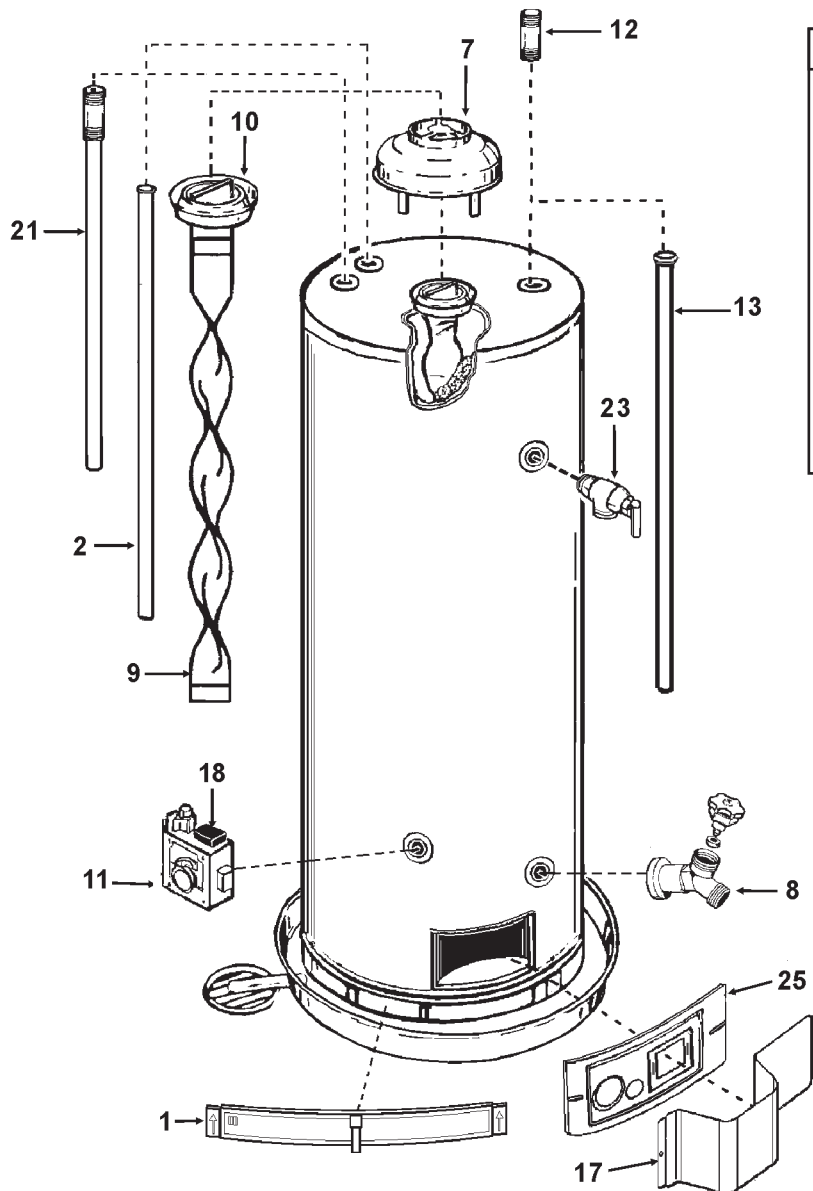

A. O. Smith Water Heater Parts Fulfillment • phone: 1-800-433-2545 • www.hotwater.com

Item	Description	
1.....	Air Intake Screen.....	9003406
2.....	Anode Rod.....	9003892
3.....	Burner Assembly - Natural Gas.....	9006345
3.....	Burner Assembly - Propane Gas.....	9006406
4.....	Burner Head w/Door Insulation - Natural Gas.....	9006076
4.....	Burner Head w/Door Insulation - Propane Gas.....	9003633
5.....	Burner Orifice w/Door Insulation - Natural Gas.....	9002978
5.....	Burner Orifice w/Door Insulation - Propane Gas.....	9006429
6.....	Burner Tube w/Rubber Boot & Door Insulation - Natural Gas.....	9006346
6.....	Burner Tube w/Rubber Boot & Door Insulation - Propane Gas.....	9006408
7.....	DraftHood.....	9004010
8.....	Drain Valve - Brass.....	9001870
8.....	Drain Valve - Plastic.....	9000058
9.....	Flue Baffle Assembly.....	9006347
10.....	Flue Restrictor.....	9003524
11.....	Gas Control Valve - Natural Gas.....	9006410
11.....	Gas Control Valve - Propane Gas.....	9006411
12.....	Heat Trap Assembly.....	9003719
13.....	Inlet Tube Assembly - Diffuser.....	9006409
14.....	Inner Door Gasket.....	700681
15.....	Inner Door w/Door Insulation.....	9006318
16*	Instruction Manual.....	197942-000
17.....	Outer Door.....	9003545
18.....	Piezo Igniter Assembly.....	9003410
19.....	Pilot Assembly w/Grommet & Door Insulation - Natural Gas.....	9003542
19.....	Pilot Assembly w/Grommet & Door Insulation - Propane Gas.....	9003455
20*	Pipe Insulation.....	9002445
21.....	Secondary Anode w/Heat Trap - Aluminum (optional).....	NA
21.....	Secondary Anode w/Heat Trap - Magnesium (optional).....	NA
22*	Temperature-Pressure Relief Valve Insulation.....	9003716
23.....	Temperature-Pressure Relief Valve.....	9000071
24.....	Thermostat Shield (optional).....	9003696
25.....	ViewPort Assembly.....	9003414
26.....	20" Dia. Aluminum Drain Pan w/Side Drain (optional).....	23912-A
26.....	22" Dia. Aluminum Drain Pan w/Side Drain (optional).....	23913-A
26.....	28" Dia. Aluminum Drain Pan w/Side Drain (optional).....	23914-A