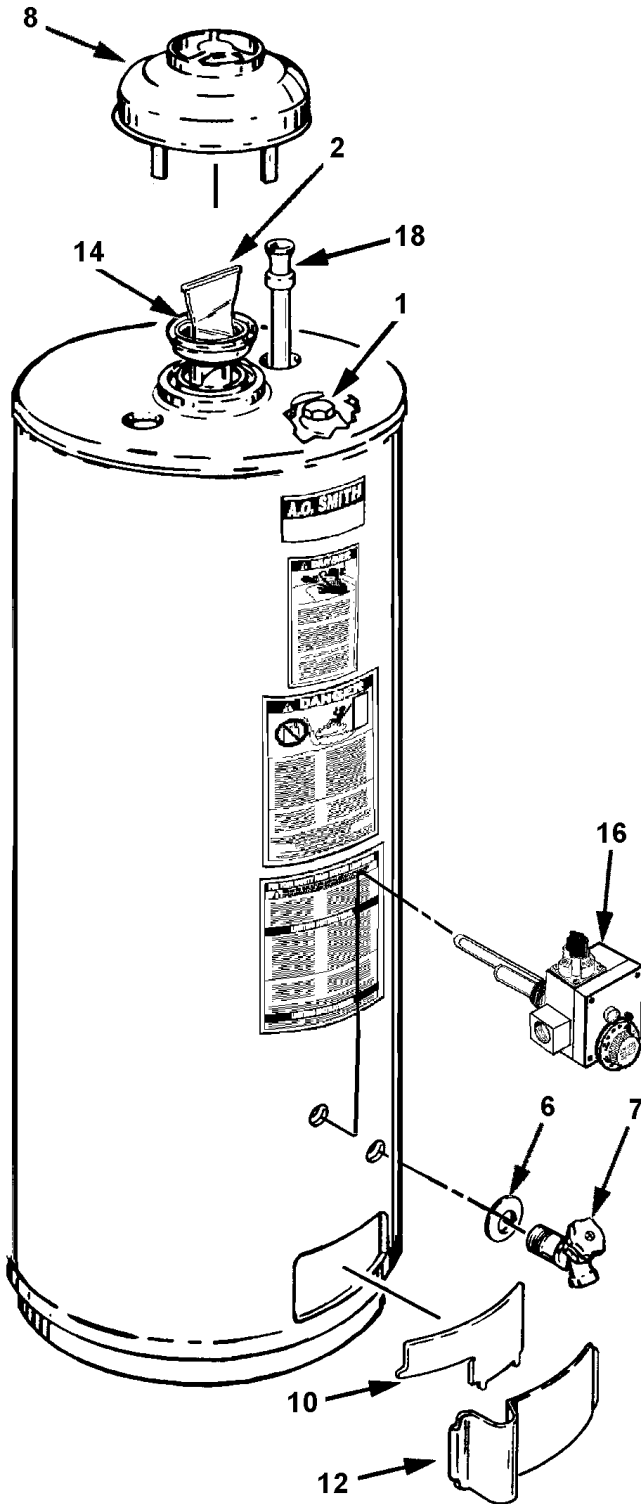

A.O. SMITH

WATER PRODUCTS COMPANY

PSD-3-447/a

GAS

COMMERCIAL WATER HEATER REPLACEMENT PARTS LIST

MODEL BT-65
SERIES 106 & 110

3/4" T&P RELIEF VALVE AUTOMATIC, SELF-CLOSING TYPES

PART NUMBER	PRESS	A =	TEMP RELIEF
23740-1	150 LBS.	1-7/8"	210°

19

BURNER ASSEMBLY

3

THERMOSTAT SHIELD

17

A.O. SMITH WATER PRODUCTS COMPANY

5621 W. 115th Street • Alsip, Illinois 60803
Phone: 1-800-433-2545 • Fax: 1-800-433-2515
www.aosmithwaterheaters.com

Item	Qty.	Description	BT-65 Series 106	BT-65 Series 110
1	1	Anode	183523-29	183523-29
2	1	Baffle, Flue	181753	181753
3	1	Burner Assembly	183620	183620
4	1	Burner, Main	183583-1	183583-1
5	1	Burner, Tube	182727-3	182727-3
6	1	Collar	20172-21	20172-21
7	1	Drain Valve	26273-5	26273-5
8	1	Hood, Draft	181963	181963
9	1	Instruction Manual	195701-000	195701-000
10	1	Inner Door Assembly	181667-1	181667-1
11	1	Orifice, Main	181508-29	181508-29
12	1	Outer Door Assembly	183258	183258
13	1	Pilot, Assembly	182729-2	182729-2
14	1	Restrictor, Flue	35405	35405
15	1	Screen, Nox Burner	183691	183691
16	1	Thermostat	38413	38413
17	1	Thermostat Shield	191259-1	191259-1
18	1	Tube Inlet, Polypropylene	183350-24	183350-24
19	1	Valve, T & P	23740-1	23740-1