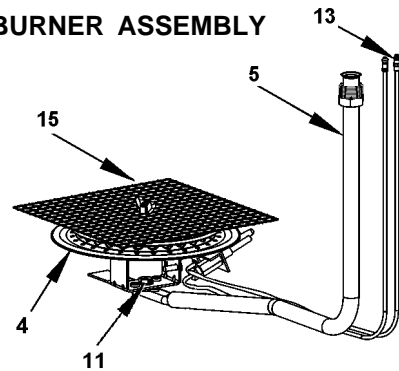

A.O. SMITH

WATER PRODUCTS COMPANY

PSD-3-447/a

GAS

COMMERCIAL WATER HEATER REPLACEMENT PARTS LIST

MODEL BT-65
SERIES 106 & 110

3/4" T&P RELIEF VALVE AUTOMATIC, SELF-CLOSING TYPES

PART NUMBER	PRESS	A =	TEMP RELIEF
23740-1	150 LBS.	1-7/8"	210°

19

BURNER ASSEMBLY

3

THERMOSTAT SHIELD

17

A.O. SMITH WATER PRODUCTS COMPANY

5621 W. 115th Street • Alsip, Illinois 60803
Phone: 1-800-433-2545 • Fax: 1-800-433-2515
www.aosmithwaterheaters.com

Item	Qty.	Description	BT-65 Series 106	BT-65 Series 110
1	1	Anode	183523-29	183523-29
2	1	Baffle, Flue	181753	181753
3	1	Burner Assembly	183620	183620
4	1	Burner, Main	183583-1	183583-1
5	1	Burner, Tube	182727-3	182727-3
6	1	Collar	20172-21	20172-21
7	1	Drain Valve	26273-5	26273-5
8	1	Hood, Draft	181963	181963
9	1	Instruction Manual	195701-000	195701-000
10	1	Inner Door Assembly	181667-1	181667-1
11	1	Orifice, Main	181508-29	181508-29
12	1	Outer Door Assembly	183258	183258
13	1	Pilot, Assembly	182729-2	182729-2
14	1	Restrictor, Flue	35405	35405
15	1	Screen, Nox Burner	183691	183691
16	1	Thermostat	38413	38413
17	1	Thermostat Shield	191259-1	191259-1
18	1	Tube Inlet, Polypropylene	183350-24	183350-24
19	1	Valve, T & P	23740-1	23740-1