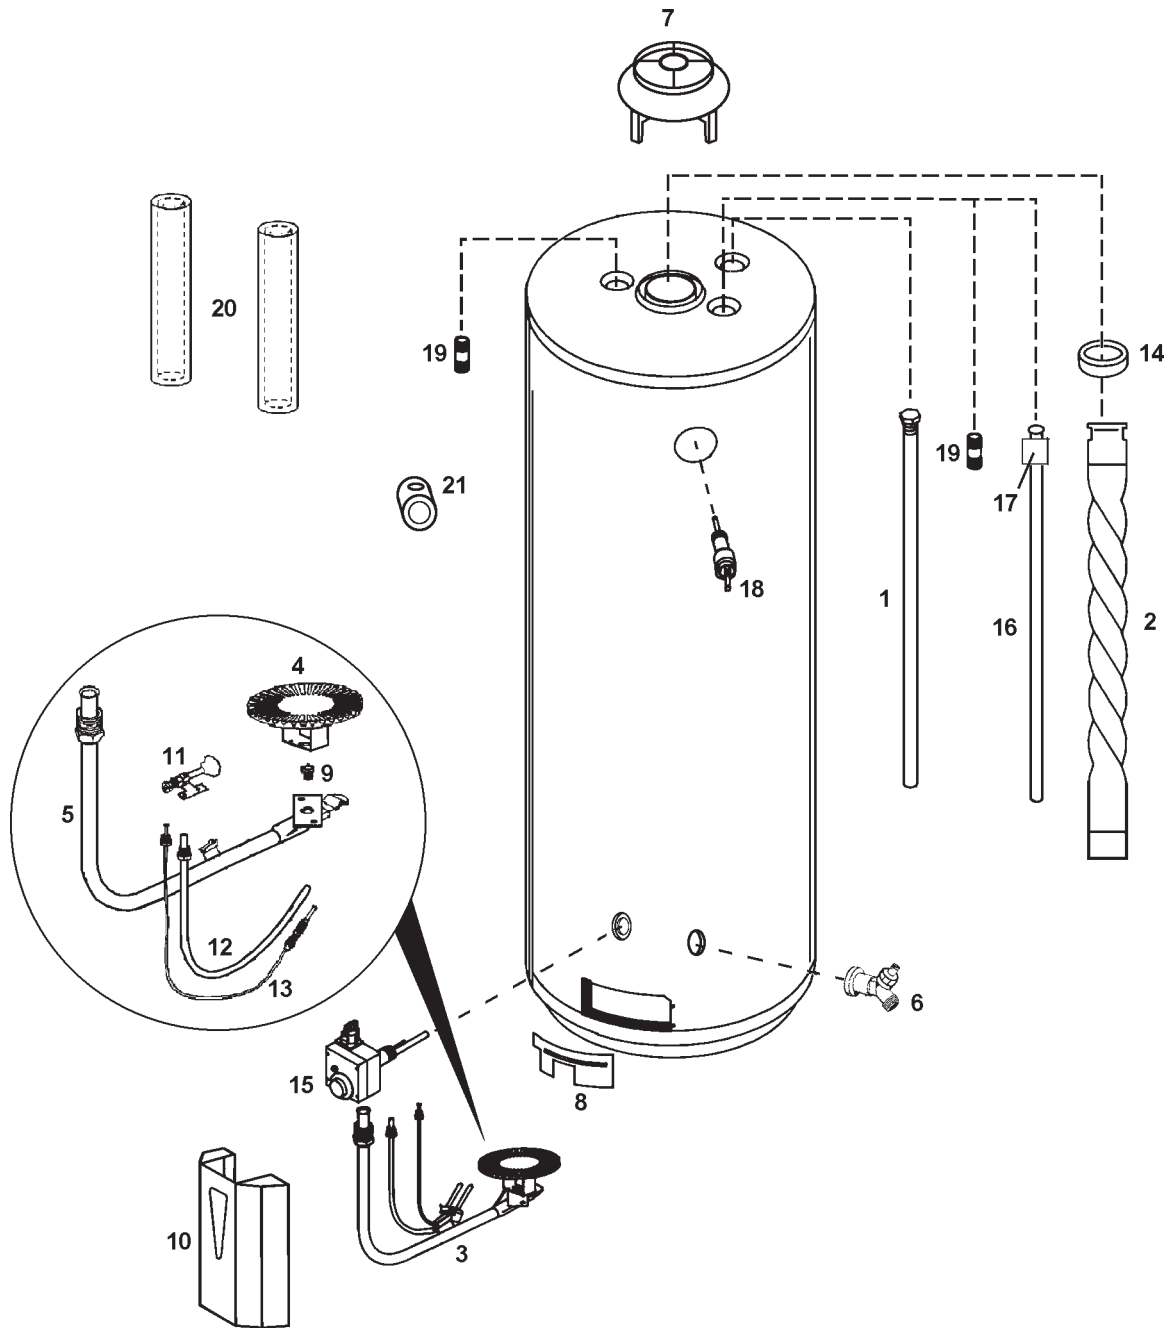

A.O. SMITH

WATER PRODUCTS COMPANY

GAS

BT 65 Series 100/111

A.O. SMITH WATER PRODUCTS COMPANY

5621 W. 115TH STREET • ALSIP, ILLINOIS 60803

PHONE: 1-800-433-2545 • FAX: 1-800-433-2515

Website: www.aosmithwaterheaters.com • E-mail: parts@hotwater.com