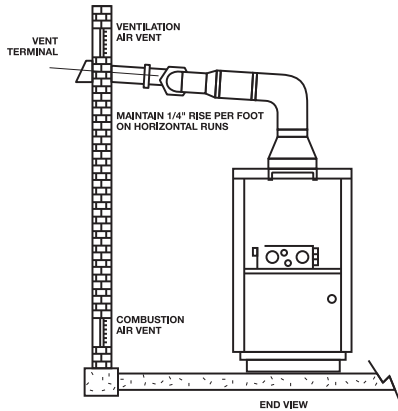

POWER-VENT KITS FOR DURA-MAX® BOILERS

**DB-720 - DB-1890
DW-720 - DW-1810**

DURA-MAX SIDEWALL VENTING

For maximum installation flexibility, A. O. Smith offers Power Venters and Sidewall Vent Hoods, to allow combined horizontal and vertical sidewall power-vent installation of Dura-Max® boilers ("DW" Hot Water Supply models). As specified in the chart below, vent runs of up to 100 equivalent feet can be achieved, using 6", 8", 10", 12" or 14" vent pipe, depending on the model.

POWER VENTERS

| POWER-VENTER PART NUMBER | DIMENSIONS | | |
|--------------------------|-------------|-----------------|-----------------|
| | A | B | C |
| 9005650105 | 8"/20.3 CM | 14-3/4"/37.5 CM | 15-1/4"/38.7 CM |
| 9005651105 | 10"/25.4 CM | 18"/45.7 CM | 16-1/2"/41.8 CM |

SIDEWALL VENT HOODS

| VENT HOOD PART NUMBER | DIMENSIONS | | |
|-----------------------|-----------------|-------------|-------------|
| | A | B | C |
| 9005643105 | 11-1/2"/29.2 CM | 8"/20.3 CM | 20"/50.8 CM |
| 9005644105 | 11-1/2"/29.2 CM | 10"/25.4 CM | 20"/50.8 CM |